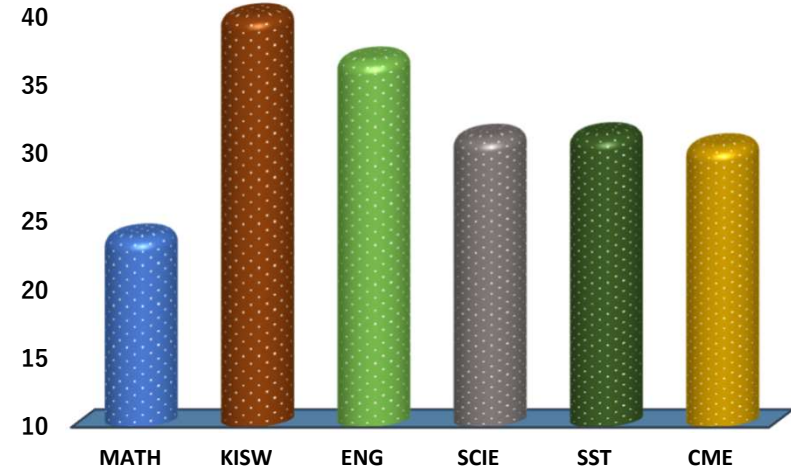

GREENVIEW

REGION: MWANZA

SCHOOL AVERAGE

32.5

DISTRICT: MWANZA CC

SUBJECT AND GRADE PERFORMANCE ANALYSIS

SUBJECT RANKING

KISWAHILI	41.3	83%	1
ENGLISH	36.8	74%	2
SOCIAL STUDIES	31.3	63%	3
SCIENCE	31.2	62%	4
CIVIC AND MORAL EDUCATION	30.5	61%	5
MATHEMATICS	23.9	48%	6

SUBJECT GRADE ANALYSIS

SUBJECT/GRADE	A	B	C	D	E
MATHEMATICS	4	7	16	15	3
KISWAHILI	30	13	2	0	0
ENGLISH	10	29	6	0	0
SCIENCE	5	18	17	5	0
SOCIAL STUDIES	3	23	15	4	0
CIVIC AND MORAL	4	21	14	6	0

OVERALL GRADE ANALYSIS

A	4	45	9%
B	22		49%
C	19		42%
D	0		0%
E	0		0%

CHART SUBJECT ANALYSIS

BOYS VS GIRLS PERFORMANCE

	SAT		SAT	45
	19		26	
	34%		66%	

REGISTERED	45	100%
SEATED	45	100%
ABSENTEES	0	0%
PASSED	45	100%
FAILED	0	0%