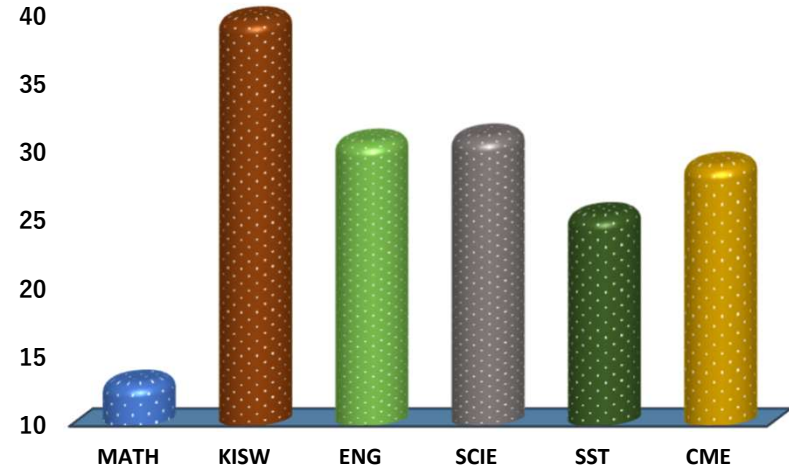

HEDA

REGION: ARUSHA

SCHOOL AVERAGE

28.2

DISTRICT: ARUSHA DC

SUBJECT AND GRADE PERFORMANCE ANALYSIS

SUBJECT RANKING

KISWAHILI	39.7	79%	1
SCIENCE	31.1	62%	2
ENGLISH	30.8	62%	3
CIVIC AND MORAL EDUCATION	29.1	58%	4
SOCIAL STUDIES	25.4	51%	5
MATHEMATICS	13.1	26%	6

SUBJECT GRADE ANALYSIS

SUBJECT/GRADE	A	B	C	D	E
MATHEMATICS	0	1	2	6	7
KISWAHILI	8	7	1	0	0
ENGLISH	2	6	7	1	0
SCIENCE	2	6	7	1	0
SOCIAL STUDIES	0	2	11	3	0
CIVIC AND MORAL	1	5	8	2	0

OVERALL GRADE ANALYSIS

Grade	Count	Total	Percentage
A	1	16	6%
B	3		19%
C	11		69%
D	1		6%
E	0		0%

CHART SUBJECT ANALYSIS

BOYS VS GIRLS PERFORMANCE

	SAT		SAT	16
	11		5	
	29%		26%	

REGISTERED	16	100%
SEATED	16	100%
ABSENTEES	0	0%
PASSED	15	94%
FAILED	1	6%