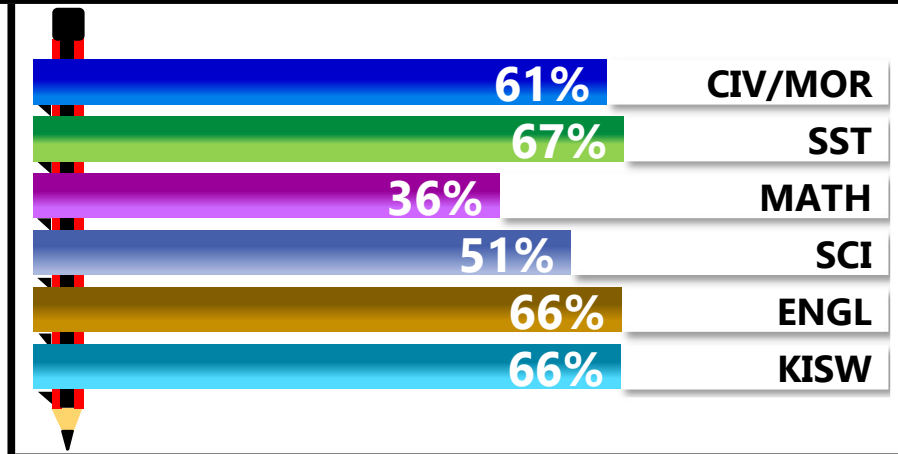

		<h1>HIGHRIDGE</h1>			
REGION: DAR ES SALAAM		SCHOOL AVERAGE	173.5	OVERALL GRADE	C
DISTRICT: UBUNGO				CATEGORY	BELOW 40

SUBJECT PERFORMANCE ANALYSIS

SUBJECT NAME	AVG	%	RNK
SOCIAL STUDIES	33.5	67%	1
ENGLISH	33.1	66%	2
KISWAHILI	32.9	66%	3
CIVIC & MORAL	30.6	61%	4
SCIENCE	25.5	51%	5
MATHEMATICS	18.0	36%	6
BOYS/GIRLS PASS RATE	STD	AVG	%
BOYS	13	0.50	50%
GIRLS	16	0.50	50%

GRADE ANALYSIS SUMMARY					
SUBJECT NAME/GRADE	A	B	C	D	E
MATHEMATICS	0	2	7	16	3
KISWAHILI	1	19	8	0	0
ENGLISH	5	10	13	0	0
SCIENCE	0	7	13	8	0
SOCIAL STUDIES	6	11	10	1	0
CIVIC AND MORAL	1	13	12	1	0

OVERALL GRADE ANALYSIS	NO.	SEATED	%
A	0	27	0%
B	13		48%
C	14		52%
D	1	1	4%
E	0		0%