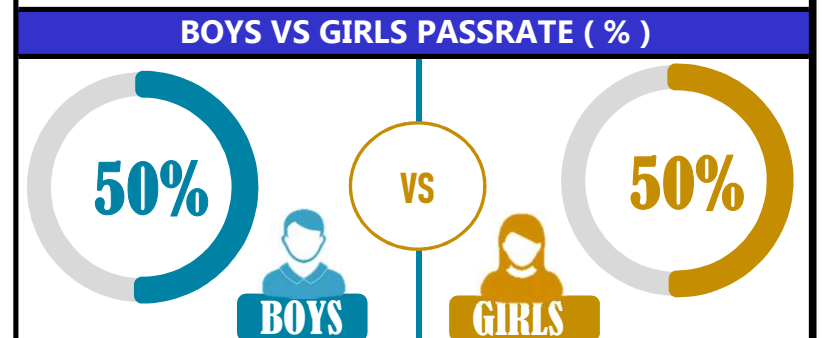

OVERALL GRADE ANALYSIS	NO.	SEATED	%
A	0	27	0%
B	13		48%
C	14		52%
D	1	1	4%
E	0		0%

OVERALL PERFORMANCE ANALYSIS		
REGISTERED	29	100%
SEATED	28	97%
ABSENTEES	1	3%
PASSED	27	93%
FAILED	1	3%