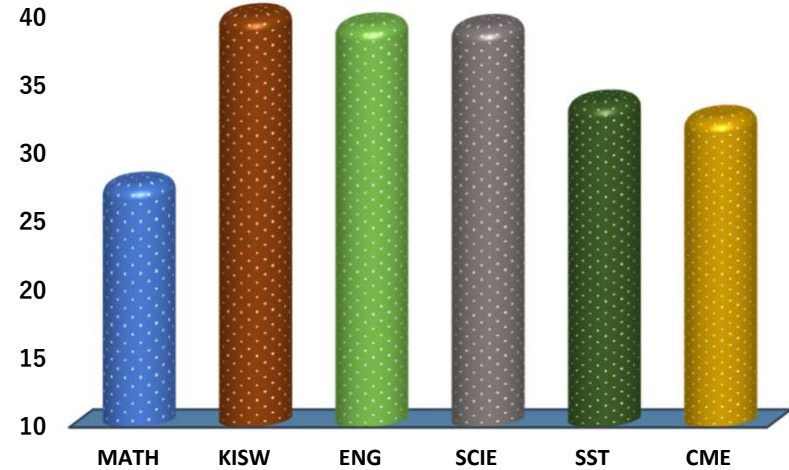

HIGHRIDGE

REGION: DAR ES SALAAM

SCHOOL AVERAGE

36.1

DISTRICT: UBUNGO

SUBJECT AND GRADE PERFORMANCE ANALYSIS

SUBJECT RANKING

KISWAHILI	44.2	88%	1
ENGLISH	39.3	79%	2
SCIENCE	39.2	78%	3
SOCIAL STUDIES	33.7	67%	4
CIVIC AND MORAL EDUCATION	32.6	65%	5
MATHEMATICS	27.7	55%	6

SUBJECT GRADE ANALYSIS

SUBJECT/GRADE	A	B	C	D	E
MATHEMATICS	2	9	7	6	1
KISWAHILI	22	2	0	1	0
ENGLISH	14	9	1	1	0
SCIENCE	13	9	2	1	0
SOCIAL STUDIES	5	14	4	1	1
CIVIC AND MORAL	2	13	9	0	1

OVERALL GRADE ANALYSIS

A	4	25	16%
B	18		72%
C	2		8%
D	1		4%
E	0		0%

CHART SUBJECT ANALYSIS

BOYS VS GIRLS PERFORMANCE

	SAT		SAT	25
	9		16	
	39%		35%	

REGISTERED	25	100%
SEATED	25	100%
ABSENTEES	0	0%
PASSED	24	96%
FAILED	1	4%