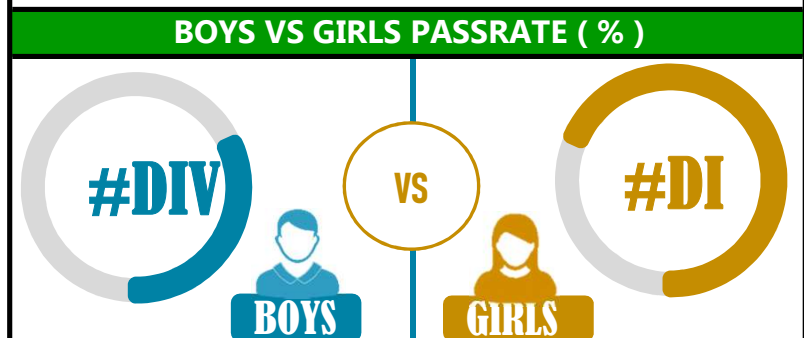

OVERALL GRADE ANALYSIS	NO.	SEATED	%
A	4	21	19%
B	16		76%
C	1		5%
D	0	0	0%
E	0		0%

OVERALL PERFORMANCE ANALYSIS		
REGISTERED	22	100%
SEATED	21	95%
ABSENTEES	1	5%
PASSED	21	95%
FAILED	0	0%