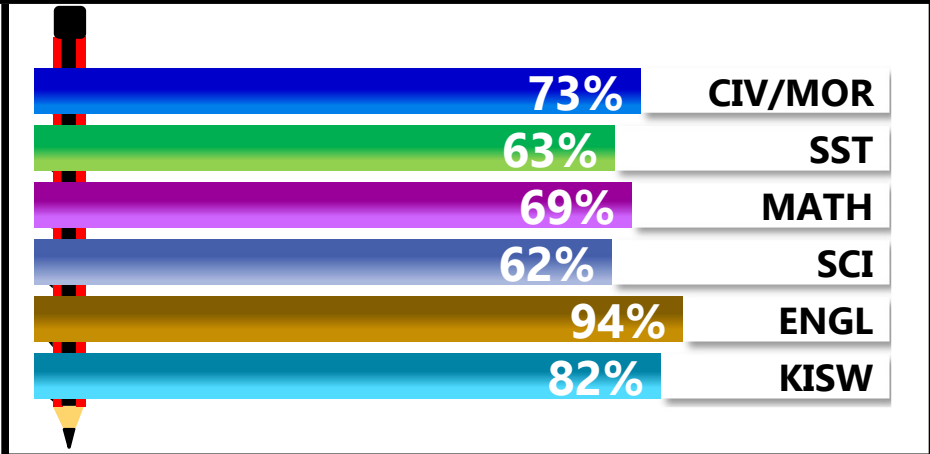

HIGHRIDGE			
REGION: DAR ES SALAAM		SCHOOL AVERAGE	222.0	OVERALL GRADE	B
DISTRICT: UBUNGO				CATEGORY	BELOW 40

SUBJECT PERFORMANCE ANALYSIS

SUBJECT NAME	AVG	%	RNK
ENGLISH	47.1	94%	1
KISWAHILI	41.0	82%	2
CIVIC & MORAL	36.4	73%	3
MATHEMATICS	34.7	69%	4
SOCIAL STUDIES	31.7	63%	5
SCIENCE	31.1	62%	6
BOYS/GIRLS PASS RATE	STD	AVG	%
BOYS	8	0.32	32%
GIRLS	14	0.68	68%

GRADE ANALYSIS SUMMARY					
SUBJECT NAME/GRADE	A	B	C	D	E
MATHEMATICS	6	9	5	1	0
KISWAHILI	12	9	0	0	0
ENGLISH	20	1	0	0	0
SCIENCE	2	11	8	0	0
SOCIAL STUDIES	3	9	7	2	0
CIVIC AND MORAL	2	15	3	0	0