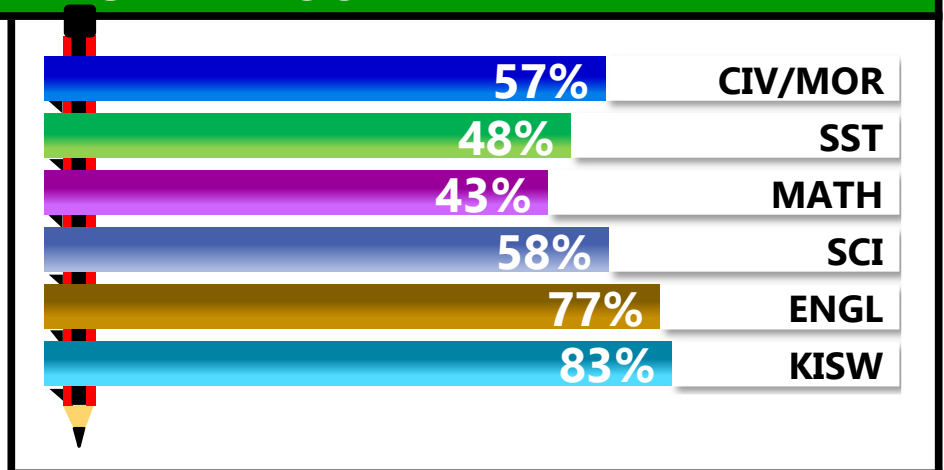

		<h1>HOTSPRING</h1>			
REGION: ARUSHA		SCHOOL AVERAGE	183.1	OVERALL GRADE	B
DISTRICT: KARATU				CATEGORY	BELOW 40

SUBJECT PERFORMANCE ANALYSIS

SUBJECT NAME	AVG	%	RNK
KISWAHILI	41.3	83%	1
ENGLISH	38.6	77%	2
SCIENCE	29.1	58%	3
CIVIC & MORAL	28.6	57%	4
SOCIAL STUDIES	24.0	48%	5
MATHEMATICS	21.5	43%	6
BOYS/GIRLS PASS RATE	STD	AVG	%
BOYS	6	0.65	65%
GIRLS	4	0.35	35%

GRADE ANALYSIS SUMMARY					
SUBJECT NAME/GRADE	A	B	C	D	E
MATHEMATICS	0	0	7	2	1
KISWAHILI	7	3	0	0	0
ENGLISH	3	7	0	0	0
SCIENCE	0	3	6	0	0
SOCIAL STUDIES	0	2	6	2	0
CIVIC AND MORAL	0	3	5	1	0
OVERALL GRADE ANALYSIS	NO.	SEATED	%		
A	0	10	0%		
B	7		70%		
C	3		30%		
D	0	0	0%		
E	0		0%		