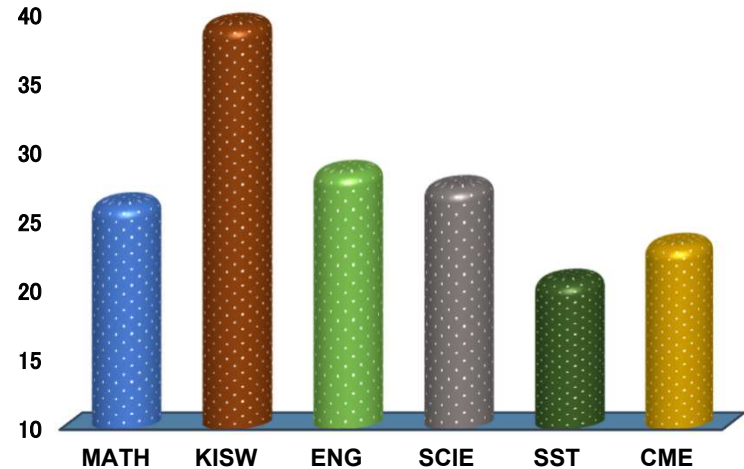

HYPERLINK

REGION: IRINGA

SCHOOL AVERAGE

27.5

DISTRICT: IRINGA

SUBJECT AND GRADE PERFORMANCE ANALYSIS

SUBJECT RANKING

KISWAHILI	39.2	78%	1
ENGLISH	28.5	57%	2
SCIENCE	27.4	55%	3
MATHEMATICS	26.2	52%	4
CIVIC AND MORAL EDUCATION	23.3	47%	5
SOCIAL STUDIES	20.7	41%	6

SUBJECT GRADE ANALYSIS

SUBJECT/GRADE	A	B	C	D	F
MATHEMATICS	1	7	15	6	3
KISWAHILI	16	13	3	0	0
ENGLISH	1	14	12	4	0
SCIENCE	1	14	9	6	2
SOCIAL STUDIES	0	13	16	7	5
CIVIC AND MORAL	1	12	18	8	2

OVERALL GRADE ANALYSIS

A	0	32	0%
B	11		14%
C	16		20%
D	5		6%
F	0		0%

CHART SUBJECT ANALYSIS

BOYS VS GIRLS PERFORMANCE

Gender	SAT	SAT	TOTAL
Boys	17	16	33
	28%	27%	

SEATED	32	97%
ABSENTEES	1	3%
PASSED	27	82%
FAILED	5	15%