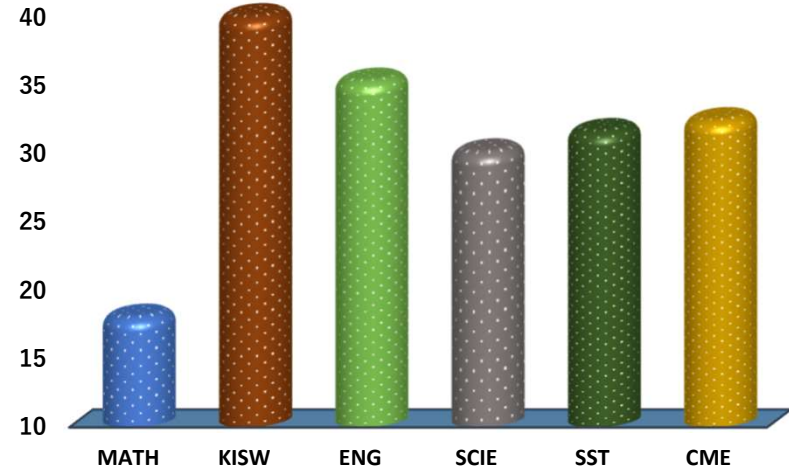

HYPERLINK

REGION: IRINGA

SCHOOL AVERAGE

31.6

DISTRICT: IRINGA MC

SUBJECT AND GRADE PERFORMANCE ANALYSIS

SUBJECT RANKING

KISWAHILI	42.0	84%	1
ENGLISH	35.3	71%	2
CIVIC AND MORAL EDUCATION	32.4	65%	3
SOCIAL STUDIES	31.6	63%	4
SCIENCE	30.1	60%	5
MATHEMATICS	18.0	36%	6

SUBJECT GRADE ANALYSIS

SUBJECT/GRADE	A	B	C	D	E
MATHEMATICS	1	3	9	12	0
KISWAHILI	22	13	0	0	0
ENGLISH	16	9	10	0	0
SCIENCE	7	11	10	6	0
SOCIAL STUDIES	9	12	8	6	0
CIVIC AND MORAL	7	17	7	4	0

OVERALL GRADE ANALYSIS

Grade	Count	Total	Percentage
A	4	35	11%
B	15		43%
C	16		46%
D	0		0%
E	0		0%

CHART SUBJECT ANALYSIS

BOYS VS GIRLS PERFORMANCE

	SAT		SAT	35
	16		19	
	31%		32%	

Category	Count	Percentage
REGISTERED	37	100%
SEATED	35	95%
ABSENTEES	2	5%
PASSED	35	95%
FAILED	0	0%