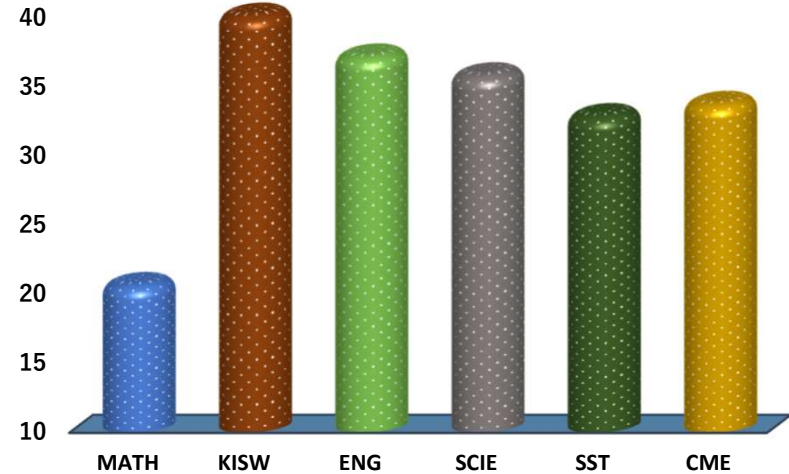

ISAFINA

REGION: TANGA

SCHOOL AVERAGE

33.4

DISTRICT: HANDENI

SUBJECT AND GRADE PERFORMANCE ANALYSIS

SUBJECT RANKING

KISWAHILI	40.6	81%	1
ENGLISH	37.1	74%	2
SCIENCE	35.7	71%	3
CIVIC AND MORAL EDUCATION	33.6	67%	4
SOCIAL STUDIES	32.8	66%	5
MATHEMATICS	20.6	41%	6

SUBJECT GRADE ANALYSIS

SUBJECT/GRADE	A	B	C	D	E
MATHEMATICS	0	2	5	9	0
KISWAHILI	8	9	0	0	0
ENGLISH	3	14	0	0	0
SCIENCE	2	14	1	0	0
SOCIAL STUDIES	1	11	4	1	0
CIVIC AND MORAL	2	11	4	0	0

OVERALL GRADE ANALYSIS

A	1	17	6%
B	13		76%
C	3		18%
D	0		0%
E	0		0%

CHART SUBJECT ANALYSIS

BOYS VS GIRLS PERFORMANCE

	SAT		SAT	17
	5		12	
	60%		70%	

REGISTERED	17	100%
SEATED	17	100%
ABSENTEES	0	0%
PASSED	17	100%
FAILED	0	0%