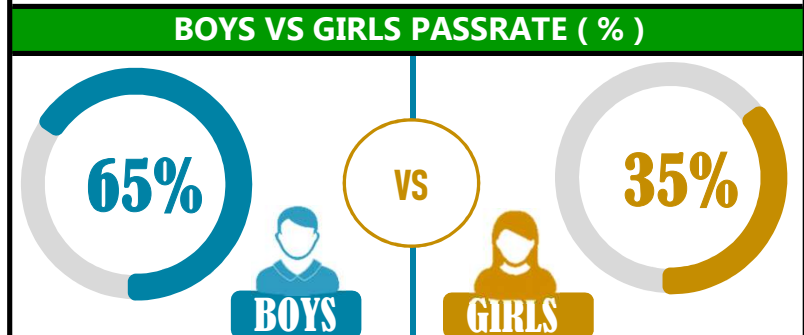

OVERALL GRADE ANALYSIS	NO.	SEATED	%
A	0	39	0%
B	39		100%
C	0		0%
D	0	0	0%
E	0		0%

OVERALL PERFORMANCE ANALYSIS		
REGISTERED	41	100%
SEATED	39	95%
ABSENTEES	2	5%
PASSED	39	95%
FAILED	0	0%