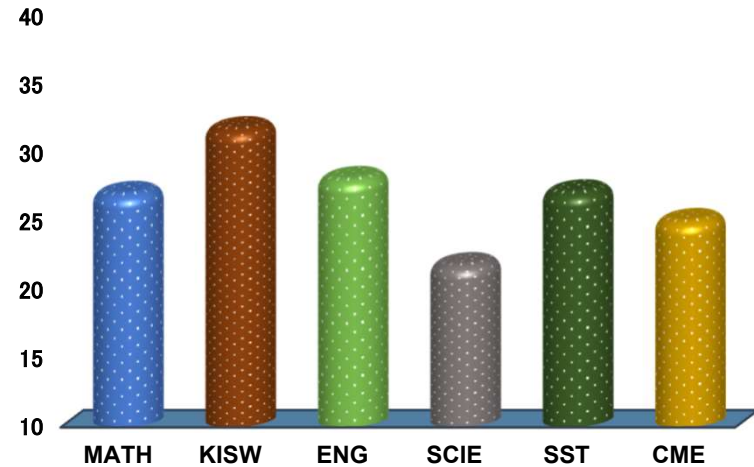

JOHNSON

REGION: SHINYANGA

SCHOOL AVERAGE

26.8

DISTRICT: KAHAMA

SUBJECT AND GRADE PERFORMANCE ANALYSIS

SUBJECT RANKING

KISWAHILI	31.7	63%	1
ENGLISH	28.1	56%	2
SOCIAL STUDIES	27.1	54%	3
MATHEMATICS	27.0	54%	4
CIVIC AND MORAL EDUCATION	25.0	50%	5
SCIENCE	21.8	44%	6

SUBJECT GRADE ANALYSIS

SUBJECT/GRADE	A	B	C	D	F
MATHEMATICS	2	8	16	8	0
KISWAHILI	2	20	10	1	1
ENGLISH	1	12	16	3	0
SCIENCE	0	3	17	11	3
SOCIAL STUDIES	0	14	12	7	1
CIVIC AND MORAL	0	5	24	4	1

OVERALL GRADE ANALYSIS

A	0	34	0%
B	8		10%
C	21		26%
D	4		5%
F	1		1%

CHART SUBJECT ANALYSIS

BOYS VS GIRLS PERFORMANCE

	SAT		SAT	34
	10		24	
	26%		27%	

REGISTERED	34	100%
SEATED	34	100%
ABSENTEES	0	0%
PASSED	29	85%
FAILED	5	15%