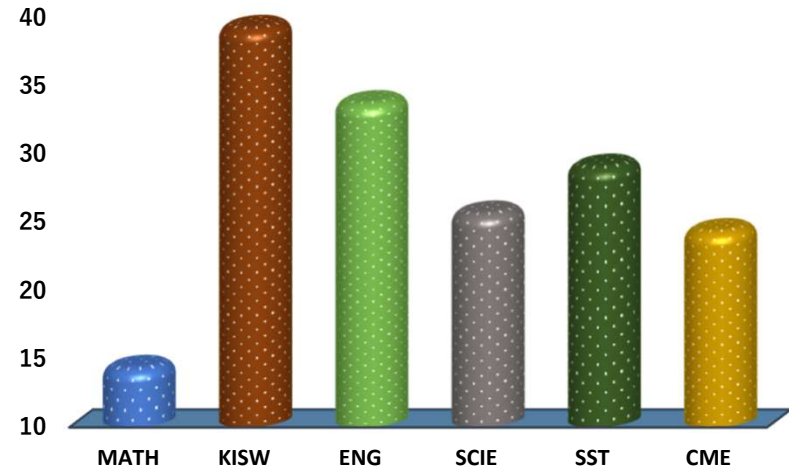

JOHNSON

REGION: SHINYANGA

SCHOOL AVERAGE

27.7

DISTRICT: KAHAMA MC

SUBJECT AND GRADE PERFORMANCE ANALYSIS

SUBJECT RANKING

KISWAHILI	39.1	78%	1
ENGLISH	33.6	67%	2
SOCIAL STUDIES	29.0	58%	3
SCIENCE	25.6	51%	4
CIVIC AND MORAL EDUCATION	24.3	49%	5
MATHEMATICS	14.3	29%	6

SUBJECT GRADE ANALYSIS

SUBJECT/GRADE	A	B	C	D	E
MATHEMATICS	0	0	1	11	2
KISWAHILI	5	9	0	0	0
ENGLISH	0	10	4	0	0
SCIENCE	0	3	8	3	0
SOCIAL STUDIES	0	5	9	0	0
CIVIC AND MORAL	0	1	11	2	0

OVERALL GRADE ANALYSIS

Grade	Count	Total	Percentage
A	0	14	0%
B	2		14%
C	12		86%
D	0		0%
E	0		0%

CHART SUBJECT ANALYSIS

BOYS VS GIRLS PERFORMANCE

	SAT		SAT	14
	10		4	
	27%		29%	

REGISTERED	14	100%
SEATED	14	100%
ABSENTEES	0	0%
PASSED	14	100%
FAILED	0	0%