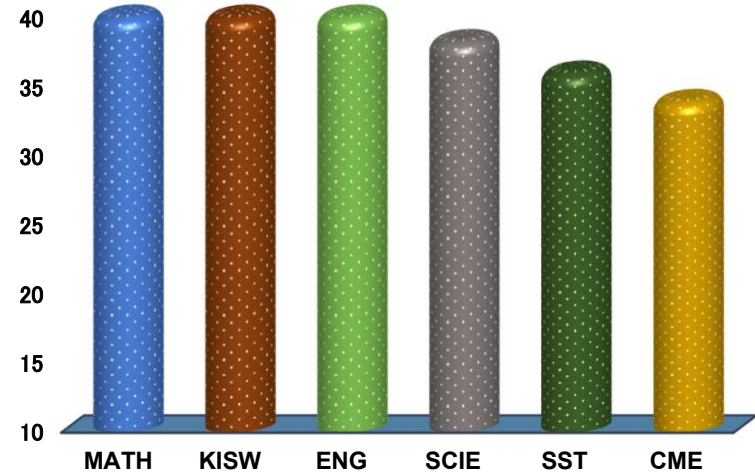

JULIUS

REGION: MBEYA

SCHOOL AVERAGE

39.2

DISTRICT: MBEYA

SUBJECT AND GRADE PERFORMANCE ANALYSIS

SUBJECT RANKING

MATHEMATICS	42.8	86%	1
ENGLISH	42.5	85%	2
KISWAHILI	42.1	84%	3
SCIENCE	38.2	76%	4
SOCIAL STUDIES	35.9	72%	5
CIVIC AND MORAL EDUCATION	33.9	68%	6

SUBJECT GRADE ANALYSIS

SUBJECT/GRADE	A	B	C	D	F
MATHEMATICS	13	5	0	0	0
KISWAHILI	11	6	1	0	0
ENGLISH	11	7	0	0	0
SCIENCE	7	7	1	0	0
SOCIAL STUDIES	6	7	5	0	0
CIVIC AND MORAL	2	7	6	0	0

OVERALL GRADE ANALYSIS

Grade	Count	Total	Percentage
A	8	18	10%
B	10		12%
C	0		0%
D	0		0%
F	0		0%

CHART SUBJECT ANALYSIS

BOYS VS GIRLS PERFORMANCE

Gender	SAT	SAT	TOTAL
Boys	7	11	18
	41%	38%	

Category	Count	Percentage
SEATED	18	100%
ABSENTEES	0	0%
PASSED	18	100%
FAILED	0	0%