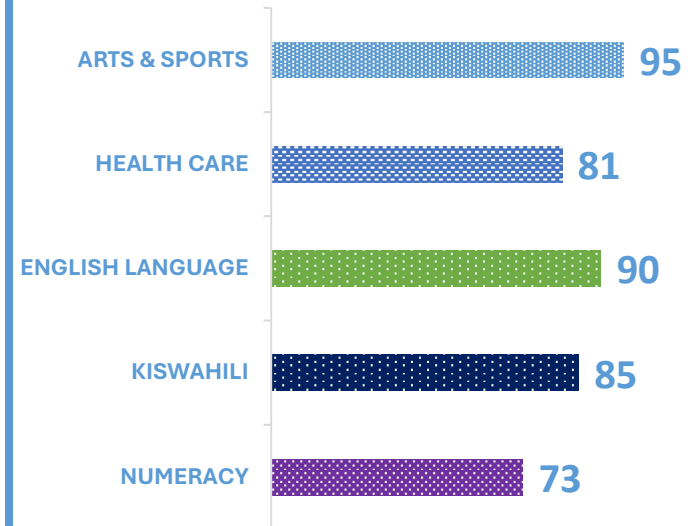

PWANI

KEMMON

BAGAMOYO

OVERALL AVERAGE : 84.8

GRADE : A

SUBJECT AND GRADE PERFORMANCE ANALYSIS

SUBJECT RANKING

ARTS AND SPORTS	94.5	1
ENGLISH LANGUAGE	89.7	2
KISWAHILI	84.9	3
HEALTHCARE	81.5	4
NUMERACY	73.2	5

SUBJECT GRADE ANALYSIS

SUBJECT/GRADE	A	B	C	D	E
NUMERACY	3	15	1	0	0
KISWAHILI	12	6	1	0	0
ENGLISH LANGUAGE	16	3	0	0	0
HEALTH CARE	9	9	1	0	0
ARTS AND SPORTS	18	1	0	0	0

OVERALL GRADE ANALYSIS

A	13	19	68%
B	6		32%
C	0		0%
D	0		0%
F	0		0%

PERFORMANCE CHART ANALYSIS