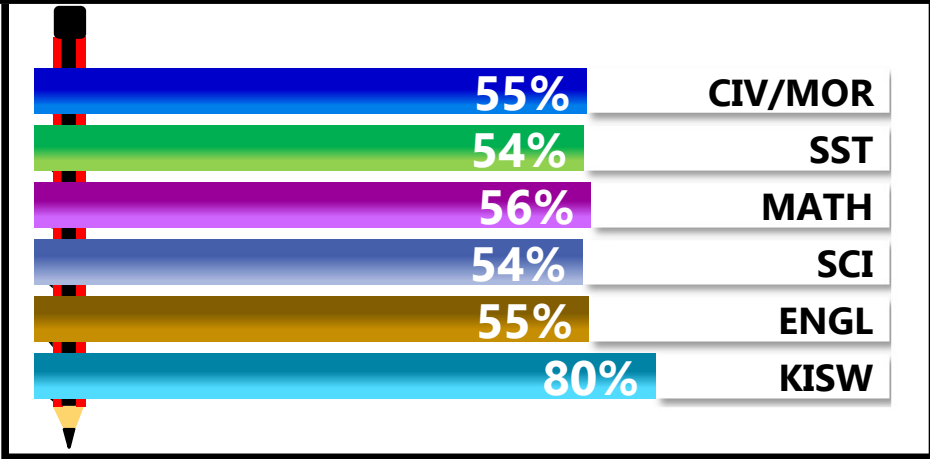

GRADE ANALYSIS SUMMARY					
SUBJECT NAME/GRADE	A	B	C	D	E
MATHEMATICS	0	3	6	0	0
KISWAHILI	4	5	0	0	0
ENGLISH	0	3	6	0	0
SCIENCE	0	1	8	0	0
SOCIAL STUDIES	0	2	7	0	0
CIVIC AND MORAL	0	0	8	0	0

OVERALL GRADE ANALYSIS	NO.	SEATED	%
A	0	9	0%
B	3		33%
C	6		67%
D	0	0	0%
E	0		0%