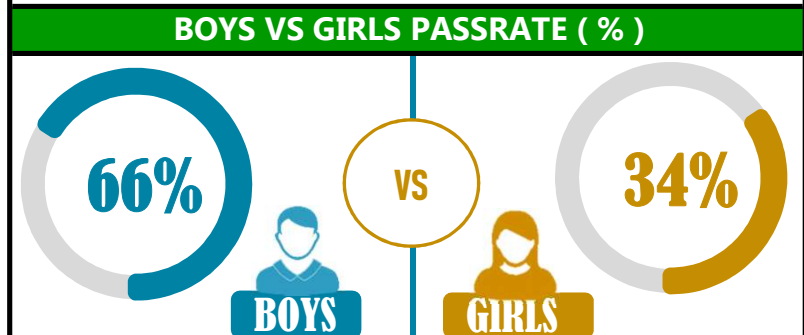

OVERALL GRADE ANALYSIS	NO.	SEATED	%
A	0	9	0%
B	3		33%
C	6		67%
D	0	0	0%
E	0		0%

OVERALL PERFORMANCE ANALYSIS		
REGISTERED	9	100%
SEATED	9	100%
ABSENTEES	0	0%
PASSED	9	100%
FAILED	0	0%