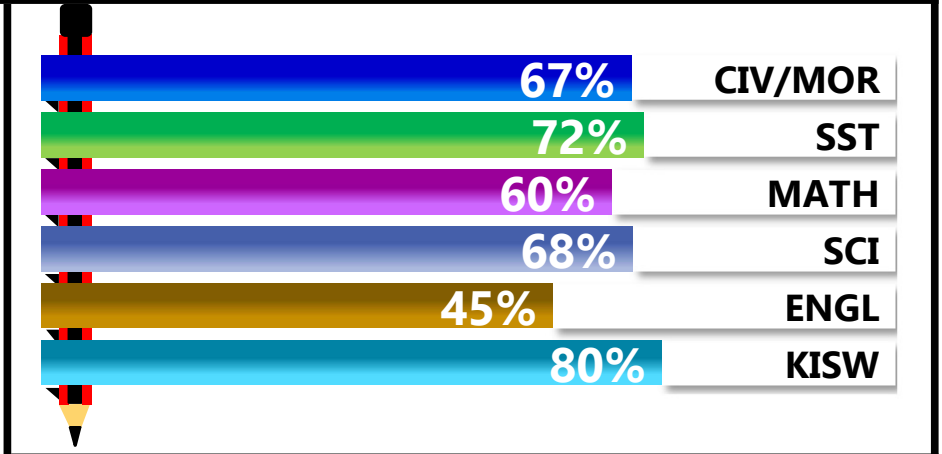

## SUBJECT PERFORMANCE ANALYSIS

SUBJECT NAME	AVG	%	RNK
KISWAHILI	39.9	80%	1
SOCIAL STUDIES	36.0	72%	2
SCIENCE	33.9	68%	3
CIVIC & MORAL	33.6	67%	4
MATHEMATICS	30.2	60%	5
ENGLISH	22.4	45%	6
BOYS/GIRLS PASS RATE	STD	AVG	%
BOYS	6	0.66	66%
GIRLS	3	0.34	34%