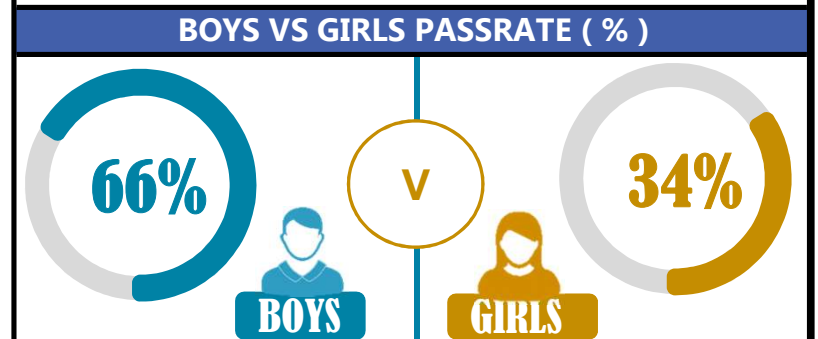

OVERALL PERFORMANCE ANALYSIS		
REGISTERED	9	100%
SEATED	9	100%
ABSENTEES	0	0%
PASSED	9	100%
FAILED	0	0%