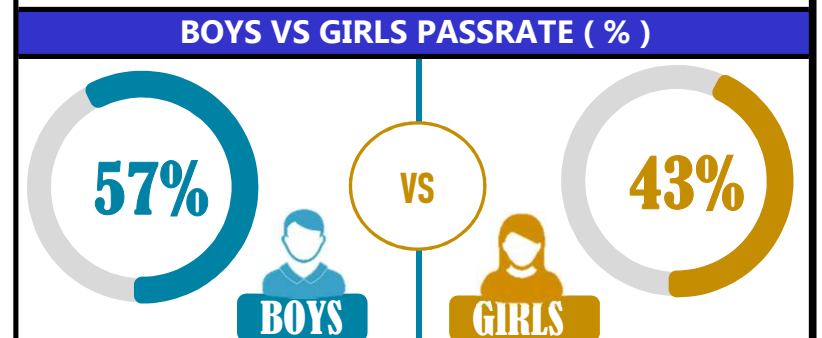

OVERALL GRADE ANALYSIS	NO.	SEATED	%
A	0	25	0%
B	9		36%
C	16		64%
D	0	2	0%
E	2		8%

OVERALL PERFORMANCE ANALYSIS		
REGISTERED	27	100%
SEATED	27	100%
ABSENTEES	0	0%
PASSED	25	93%
FAILED	2	7%