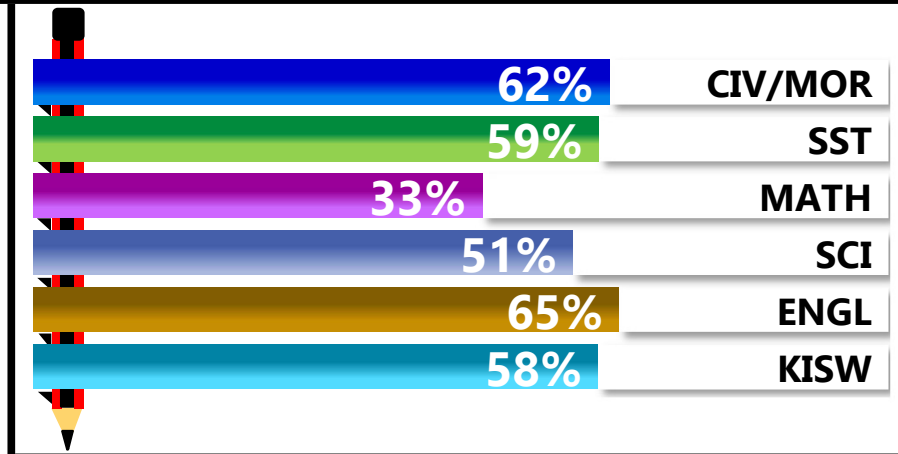

		<h1>KINGDOM</h1>			
REGION: DAR ES SALAAM		SCHOOL AVERAGE	164.6	OVERALL GRADE	
DISTRICT: KINONDONI				C	
				CATEGORY	
				BELOW 40	

SUBJECT PERFORMANCE ANALYSIS

SUBJECT NAME	AVG	%	RNK	
ENGLISH	32.7	65%	1	
CIVIC & MORAL	31.1	62%	2	
SOCIAL STUDIES	29.3	59%	3	
KISWAHILI	29.2	58%	4	
SCIENCE	25.7	51%	5	
MATHEMATICS	16.6	33%	6	
BOYS/GIRLS PASS RATE		STD	AVG	%
BOYS		15	0.57	57%
GIRLS		12	0.43	43%

GRADE ANALYSIS SUMMARY					
SUBJECT NAME/GRADE	A	B	C	D	E
MATHEMATICS	0	1	8	13	5
KISWAHILI	1	15	8	1	0
ENGLISH	6	13	6	0	2
SCIENCE	0	5	19	2	1
SOCIAL STUDIES	4	11	7	3	2
CIVIC AND MORAL	0	11	15	0	0

OVERALL GRADE ANALYSIS	NO.	SEATED	%
A	0	25	0%
B	9		36%
C	16		64%
D	0	2	0%
E	2		8%