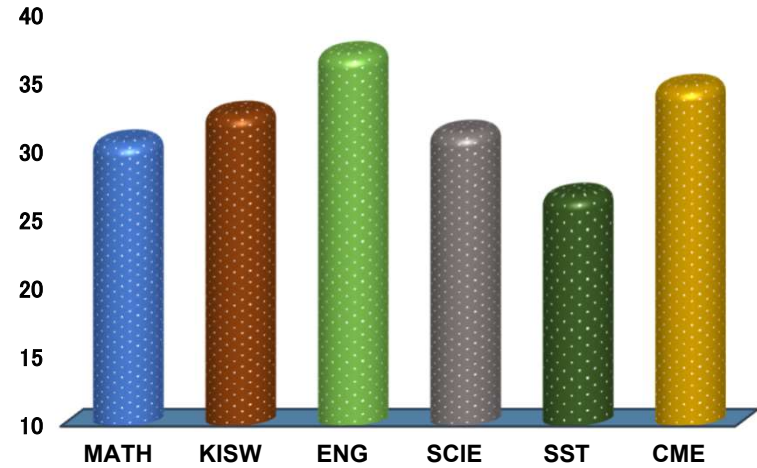

KISANGA

REGION: DAR ES SALAAM

SCHOOL AVERAGE

32.2

DISTRICT: KINONDONI

SUBJECT AND GRADE PERFORMANCE ANALYSIS

SUBJECT RANKING

ENGLISH	37.1	74%	1
CIVIC AND MORAL EDUCATION	34.7	69%	2
KISWAHILI	32.8	66%	3
SCIENCE	31.4	63%	4
MATHEMATICS	30.7	61%	5
SOCIAL STUDIES	26.8	54%	6

SUBJECT GRADE ANALYSIS

SUBJECT/GRADE	A	B	C	D	F
MATHEMATICS	3	10	6	4	1
KISWAHILI	2	11	10	1	0
ENGLISH	9	11	4	0	0
SCIENCE	5	8	10	1	0
SOCIAL STUDIES	0	9	8	6	1
CIVIC AND MORAL	7	10	4	3	0

OVERALL GRADE ANALYSIS

A	3	24	4%
B	12		15%
C	7		9%
D	2		2%
F	0		0%

CHART SUBJECT ANALYSIS

BOYS VS GIRLS PERFORMANCE

	SAT		SAT	24
	15		9	
	33%		31%	

REGISTERED	24	100%
SEATED	24	100%
ABSENTEES	0	0%
PASSED	22	92%
FAILED	2	8%