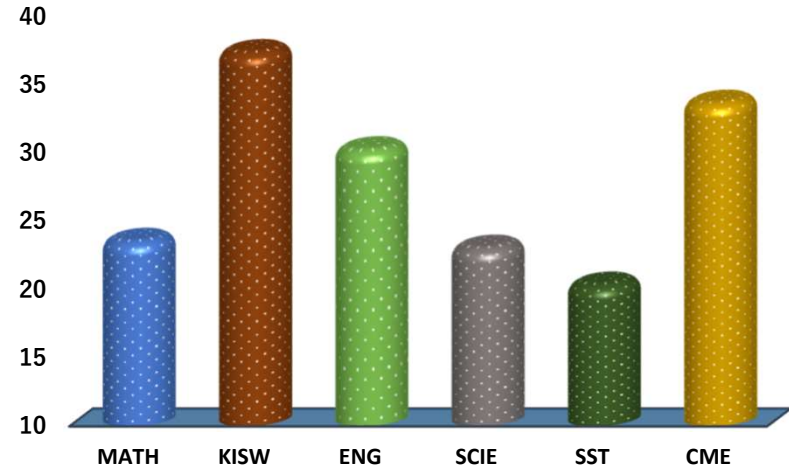

KISANGA

REGION: DAR ES SALAAM

SCHOOL AVERAGE

28.0

DISTRICT: KINONDONI

SUBJECT AND GRADE PERFORMANCE ANALYSIS

SUBJECT RANKING

KISWAHILI	37.3	75%	1
CIVIC AND MORAL EDUCATION	33.6	67%	2
ENGLISH	30.2	60%	3
MATHEMATICS	23.5	47%	4
SCIENCE	23.0	46%	5
SOCIAL STUDIES	20.3	41%	6

SUBJECT GRADE ANALYSIS

SUBJECT/GRADE	A	B	C	D	E
MATHEMATICS	0	1	7	2	0
KISWAHILI	4	5	0	1	0
ENGLISH	3	1	4	2	0
SCIENCE	0	2	4	4	0
SOCIAL STUDIES	0	2	4	2	2
CIVIC AND MORAL	1	6	3	0	0

OVERALL GRADE ANALYSIS

A	0	10	0%
B	2		20%
C	7		70%
D	1		10%
E	0		0%

CHART SUBJECT ANALYSIS

BOYS VS GIRLS PERFORMANCE