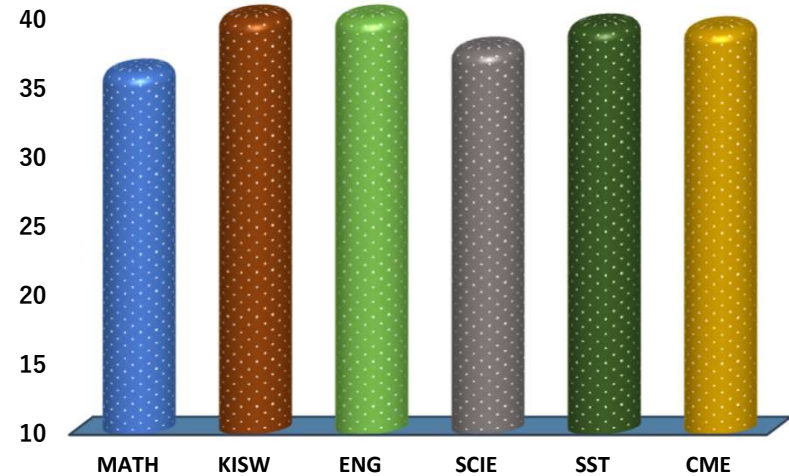

KOM

REGION: SHINYANGA

SCHOOL AVERAGE

39.1

DISTRICT: SHINYANGA MC

SUBJECT AND GRADE PERFORMANCE ANALYSIS

SUBJECT RANKING

KISWAHILI	41.6	83%	1
ENGLISH	40.5	81%	2
SOCIAL STUDIES	39.4	79%	3
CIVIC AND MORAL EDUCATION	39.2	78%	4
SCIENCE	37.7	75%	5
MATHEMATICS	36.1	72%	6

SUBJECT GRADE ANALYSIS

SUBJECT/GRADE	A	B	C	D	E
MATHEMATICS	10	20	6	0	0
KISWAHILI	25	9	2	0	0
ENGLISH	21	14	1	0	0
SCIENCE	12	19	5	0	0
SOCIAL STUDIES	18	16	2	0	0
CIVIC AND MORAL	16	18	2	0	0

OVERALL GRADE ANALYSIS

Grade	Count	Total	Percentage
A	14	36	39%
B	21		58%
C	1		3%
D	0		0%
E	0		0%

CHART SUBJECT ANALYSIS

BOYS VS GIRLS PERFORMANCE

	SAT		SAT	36
	16		20	
	80%		77%	

Category	Count	Percentage
REGISTERED	36	100%
SEATED	36	100%
ABSENTEES	0	0%
PASSED	36	100%
FAILED	0	0%