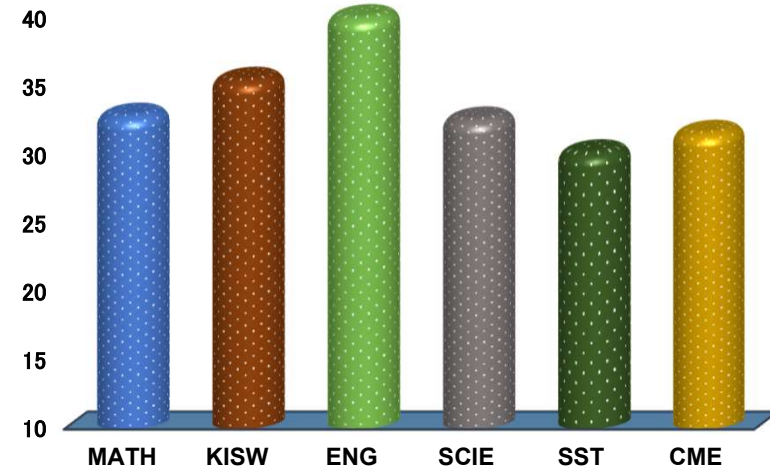

KONGOWE

REGION: DAR ES SALAAM

SCHOOL AVERAGE

34.3

DISTRICT: TEMEKE

SUBJECT AND GRADE PERFORMANCE ANALYSIS

SUBJECT RANKING

ENGLISH	43.4	87%	1
KISWAHILI	35.4	71%	2
MATHEMATICS	32.8	66%	3
SCIENCE	32.6	65%	4
CIVIC AND MORAL EDUCATION	31.6	63%	5
SOCIAL STUDIES	30.2	60%	6

SUBJECT GRADE ANALYSIS

SUBJECT/GRADE	A	B	C	D	F
MATHEMATICS	5	16	13	2	0
KISWAHILI	1	31	3	1	0
ENGLISH	25	9	2	0	0
SCIENCE	7	14	13	2	0
SOCIAL STUDIES	2	15	16	3	0
CIVIC AND MORAL	0	26	7	3	0

OVERALL GRADE ANALYSIS

Grade	Count	Total	Percentage
A	2	36	2%
B	27		33%
C	6		7%
D	1		1%
F	0		0%

CHART SUBJECT ANALYSIS

BOYS VS GIRLS PERFORMANCE

	SAT		SAT	36
	12		24	
	31%		36%	

Category	Count	Percentage
REGISTERED	36	100%
SEATED	36	100%
ABSENTEES	0	0%
PASSED	35	97%
FAILED	1	3%