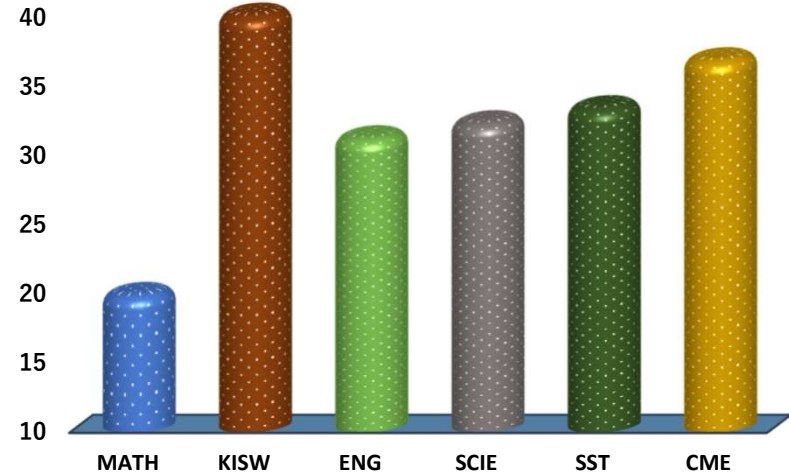

KRATOS

REGION: COAST

SCHOOL AVERAGE

32.5

DISTRICT: KIBAHA

SUBJECT AND GRADE PERFORMANCE ANALYSIS

SUBJECT RANKING

KISWAHILI	41.6	83%	1
CIVIC AND MORAL EDUCATION	36.8	74%	2
SOCIAL STUDIES	33.3	67%	3
SCIENCE	32.3	65%	4
ENGLISH	31.2	62%	5
MATHEMATICS	19.9	40%	6

SUBJECT GRADE ANALYSIS

SUBJECT/GRADE	A	B	C	D	E
MATHEMATICS	1	2	4	16	1
KISWAHILI	14	10	0	0	0
ENGLISH	5	8	8	3	0
SCIENCE	3	11	7	3	0
SOCIAL STUDIES	2	14	7	1	0
CIVIC AND MORAL	7	14	2	1	0

OVERALL GRADE ANALYSIS

A	2	24	8%
B	15		63%
C	6		25%
D	1		4%
E	0		0%

CHART SUBJECT ANALYSIS

BOYS VS GIRLS PERFORMANCE

	SAT		SAT	24
	10		14	
	68%		63%	

REGISTERED	28	100%
SEATED	24	86%
ABSENTEES	4	14%
PASSED	23	82%
FAILED	1	4%