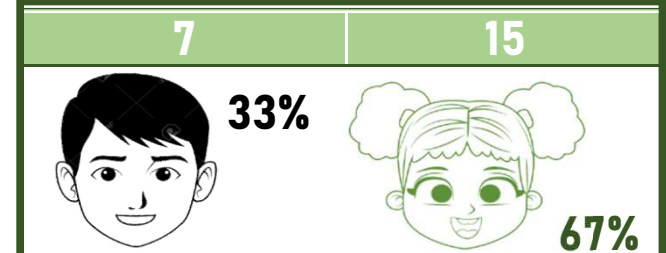

REGION: DAR ES SALAAM

LEGEND

DISTRICT: UBUNGO

SCHOOL INDIVIDUAL PERFORMANCE ANALYSIS

SCHOOL AVERAGE

28.2

CATEGORY

BELOW 40

GRADE

C

GRADE/MARKS

GRADE ANALYSIS VS PERCENTAGE

	MATH		KISW		ENG		SCI		SST		CME	
A [41 - 50]	0	0%	8	36%	9	41%	2	9%	4	18%	1	5%
B [31 - 40]	0	0%	10	45%	10	45%	0	0%	9	41%	10	45%
C [21 - 30]	3	14%	4	18%	2	9%	8	36%	6	27%	7	32%
D [11 - 20]	6	27%	0	0%	1	5%	12	55%	3	14%	4	18%
F [01 - 10]	13	59%	0	0%	0	0%	0	0%	0	0%	0	0%

SUBJECT RANKING

ENGLISH	37.8	76%	1
KISWAHILI	37.0	74%	2
SOCIAL STUDIES	31.4	63%	3
CIVIC AND MORAL EDUCATION	29.8	60%	4
SCIENCE	21.7	43%	5
MATHEMATICS	11.4	23%	6

OVERALL GRADE ANALYSIS

GRADES	BOYS	GIRLS	TOTAL	PASS%
A [41 - 50]	0	0	0	0%
B [31 - 40]	3	4	7	25%
C [21 - 30]	4	10	14	50%
D [11 - 20]	0	1	1	4%
F [01 - 10]	0	0	0	0%

SAT	22	79%
ABSENTEES	6	21%
PASSED	21	75%
FAILED	1	4%

PASS % BY SEX