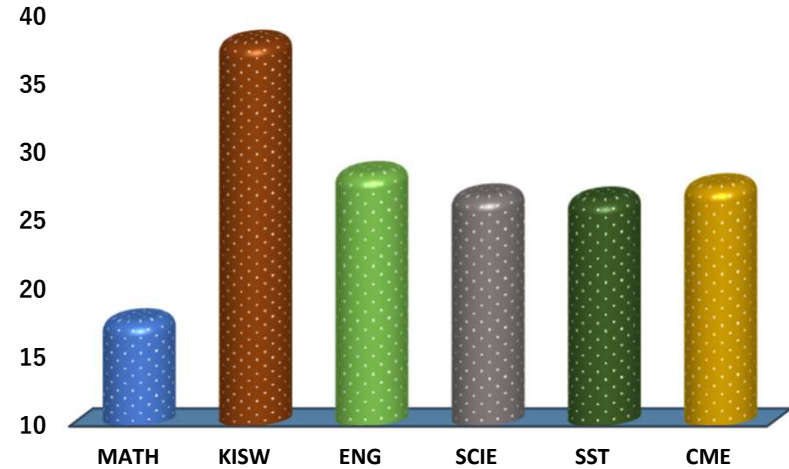

LILLIES

REGION: DAR ES SALAAM

SCHOOL AVERAGE

27.5

DISTRICT: TEMEKE

SUBJECT AND GRADE PERFORMANCE ANALYSIS

SUBJECT RANKING

KISWAHILI	38.0	76%	1
ENGLISH	28.4	57%	2
CIVIC AND MORAL EDUCATION	27.5	55%	3
SCIENCE	26.7	53%	4
SOCIAL STUDIES	26.5	53%	5
MATHEMATICS	17.6	35%	6

SUBJECT GRADE ANALYSIS

SUBJECT/GRADE	A	B	C	D	E
MATHEMATICS	0	5	6	19	9
KISWAHILI	18	15	5	1	0
ENGLISH	4	12	14	8	1
SCIENCE	6	9	11	12	1
SOCIAL STUDIES	1	11	20	6	1
CIVIC AND MORAL	4	9	15	10	1

OVERALL GRADE ANALYSIS

A	3	39	8%
B	9		23%
C	18		46%
D	9		23%
E	0		0%

CHART SUBJECT ANALYSIS

BOYS VS GIRLS PERFORMANCE

	SAT		SAT	39
	16		23	
	29%		27%	

REGISTERED	40	100%
SEATED	39	98%
ABSENTEES	1	3%
PASSED	30	75%
FAILED	9	23%