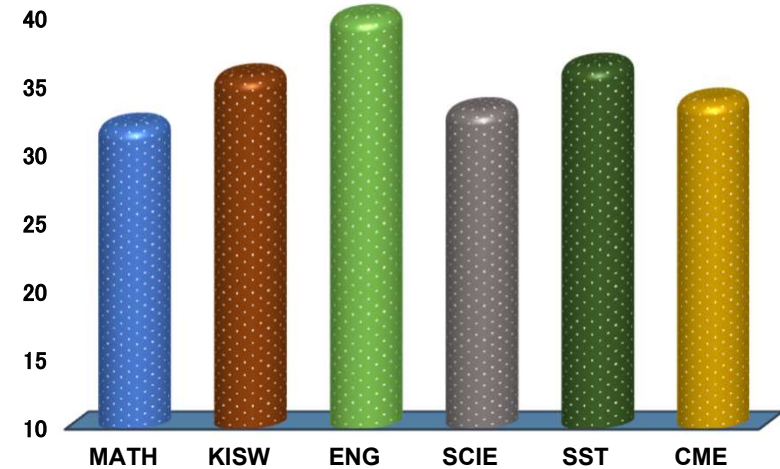

LITTLEWOOD

REGION: DAR ES SALAAM

SCHOOL AVERAGE

35.3

DISTRICT: UBUNGO

SUBJECT AND GRADE PERFORMANCE ANALYSIS

SUBJECT RANKING

ENGLISH	40.1	80%	1
SOCIAL STUDIES	36.5	73%	2
KISWAHILI	35.7	71%	3
CIVIC AND MORAL EDUCATION	33.9	68%	4
SCIENCE	33.2	66%	5
MATHEMATICS	32.1	64%	6

SUBJECT GRADE ANALYSIS

SUBJECT/GRADE	A	B	C	D	F
MATHEMATICS	6	17	12	4	0
KISWAHILI	9	22	8	0	0
ENGLISH	22	12	5	0	0
SCIENCE	7	18	9	5	0
SOCIAL STUDIES	9	21	8	1	0
CIVIC AND MORAL	9	16	12	2	0

OVERALL GRADE ANALYSIS

A	8	39	10%
B	21		26%
C	10		12%
D	0		0%
F	0		0%

CHART SUBJECT ANALYSIS

BOYS VS GIRLS PERFORMANCE

	SAT		SAT	39
	18		21	
	36%		35%	

REGISTERED	39	100%
SEATED	39	100%
ABSENTEES	0	0%
PASSED	39	100%
FAILED	0	0%