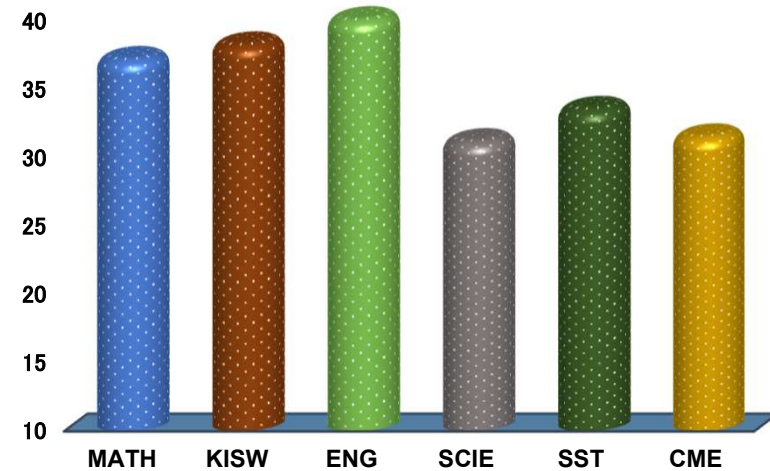

LORETO

REGION: MWANZA

SCHOOL AVERAGE

35.6

DISTRICT: ILEMELA

SUBJECT AND GRADE PERFORMANCE ANALYSIS

SUBJECT RANKING

ENGLISH	42.5	85%	1
KISWAHILI	38.2	76%	2
MATHEMATICS	37.1	74%	3
SOCIAL STUDIES	33.5	67%	4
CIVIC AND MORAL EDUCATION	31.5	63%	5
SCIENCE	31.1	62%	6

SUBJECT GRADE ANALYSIS

SUBJECT/GRADE	A	B	C	D	F
MATHEMATICS	15	27	6	1	0
KISWAHILI	18	25	5	1	0
ENGLISH	34	11	3	1	0
SCIENCE	2	28	16	2	0
SOCIAL STUDIES	5	33	8	3	0
CIVIC AND MORAL	5	18	23	3	0

OVERALL GRADE ANALYSIS

A	5	49	6%
B	40		49%
C	4		5%
D	0		0%
F	0		0%

CHART SUBJECT ANALYSIS

BOYS VS GIRLS PERFORMANCE

	SAT		SAT	49
	17		32	
	34%		37%	

REGISTERED	49	100%
SEATED	49	100%
ABSENTEES	0	0%
PASSED	49	100%
FAILED	0	0%