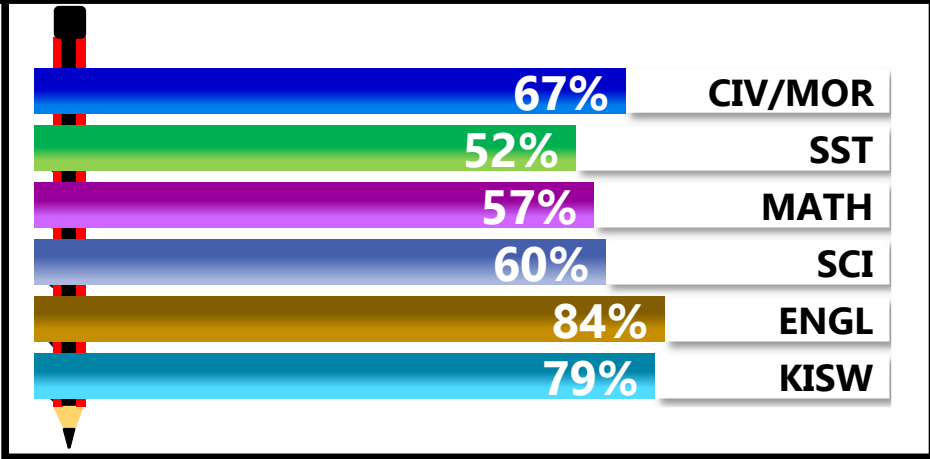

		<h1>MATSAPA</h1>			
REGION: DAR ES SALAAM		SCHOOL AVERAGE	199.6	OVERALL GRADE	
DISTRICT: UBUNGO				CATEGORY	
BELOW 40					

SUBJECT PERFORMANCE ANALYSIS

SUBJECT NAME	AVG	%	RNK
ENGLISH	42.0	84%	1
KISWAHILI	39.7	79%	2
CIVIC & MORAL	33.6	67%	3
SCIENCE	30.2	60%	4
MATHEMATICS	28.3	57%	5
SOCIAL STUDIES	25.8	52%	6
BOYS/GIRLS PASS RATE	STD	AVG	%
BOYS	20	0.62	62%
GIRLS	12	0.38	38%