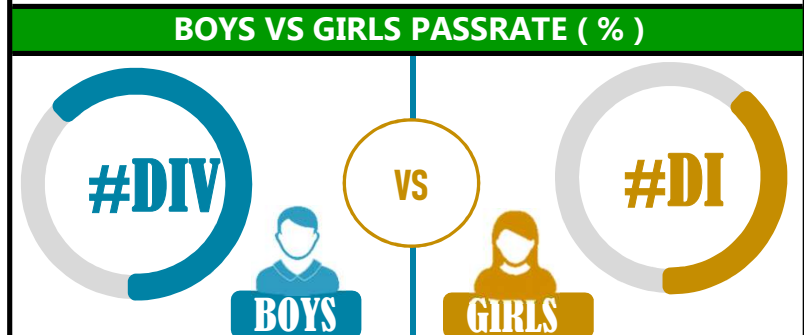

OVERALL GRADE ANALYSIS	NO.	SEATED	%
A	1	31	3%
B	20		65%
C	10		32%
D	1	1	3%
E	0		0%

OVERALL PERFORMANCE ANALYSIS		
REGISTERED	32	100%
SEATED	32	100%
ABSENTEES	0	0%
PASSED	31	97%
FAILED	1	3%