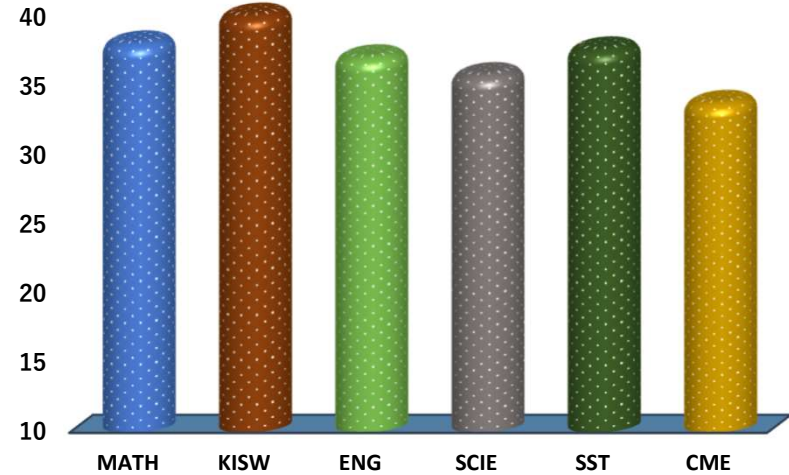

MBASSA

REGION: MBEYA

SCHOOL AVERAGE

37.3

DISTRICT: TUNDUMA MC

SUBJECT AND GRADE PERFORMANCE ANALYSIS

SUBJECT RANKING

KISWAHILI	41.7	83%	1
MATHEMATICS	38.0	76%	2
SOCIAL STUDIES	37.6	75%	3
ENGLISH	37.0	74%	4
SCIENCE	35.7	71%	5
CIVIC AND MORAL EDUCATION	33.7	67%	6

SUBJECT GRADE ANALYSIS

SUBJECT/GRADE	A	B	C	D	E
MATHEMATICS	2	5	0	0	0
KISWAHILI	6	1	0	0	0
ENGLISH	2	5	0	0	0
SCIENCE	0	6	1	0	0
SOCIAL STUDIES	1	6	0	0	0
CIVIC AND MORAL	0	6	1	0	0

OVERALL GRADE ANALYSIS

A	2	7	29%
B	5		71%
C	0		0%
D	0		0%
E	0		0%

CHART SUBJECT ANALYSIS

BOYS VS GIRLS PERFORMANCE

	SAT		SAT	7
	5		2	
	72%		80%	

REGISTERED	7	100%
SEATED	7	100%
ABSENTEES	0	0%
PASSED	7	100%
FAILED	0	0%