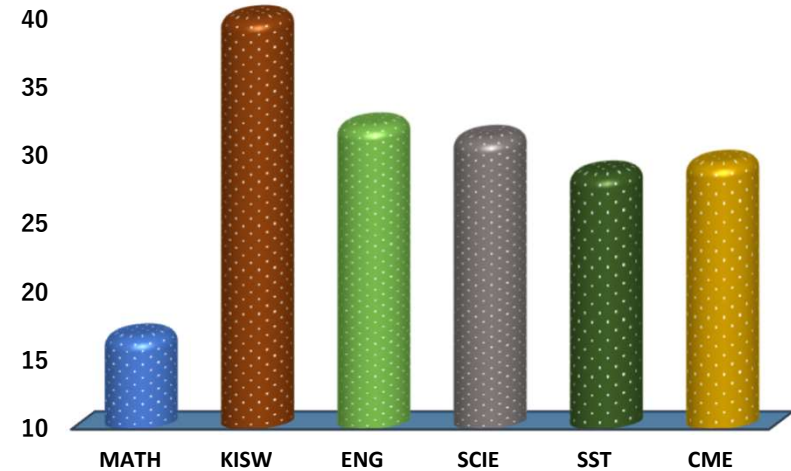

MBUJAH

REGION: MBEYA

SCHOOL AVERAGE

29.7

DISTRICT: MBEYA

SUBJECT AND GRADE PERFORMANCE ANALYSIS

SUBJECT RANKING

KISWAHILI	40.0	80%	1
ENGLISH	32.2	64%	2
SCIENCE	31.2	62%	3
CIVIC AND MORAL EDUCATION	29.4	59%	4
SOCIAL STUDIES	28.6	57%	5
MATHEMATICS	16.7	33%	6

SUBJECT GRADE ANALYSIS

SUBJECT/GRADE	A	B	C	D	E
MATHEMATICS	0	1	8	16	8
KISWAHILI	17	16	0	0	0
ENGLISH	2	20	10	1	0
SCIENCE	3	14	14	2	0
SOCIAL STUDIES	0	15	15	3	0
CIVIC AND MORAL	0	17	14	2	0

OVERALL GRADE ANALYSIS

Grade	Count	Total	Percentage
A	0	33	0%
B	12		36%
C	20		61%
D	1		3%
E	0		0%

CHART SUBJECT ANALYSIS

BOYS VS GIRLS PERFORMANCE

	SAT		SAT	33
	19		14	
61%		57%		

REGISTERED	33	100%
SEATED	33	100%
ABSENTEES	0	0%
PASSED	32	97%
FAILED	1	3%