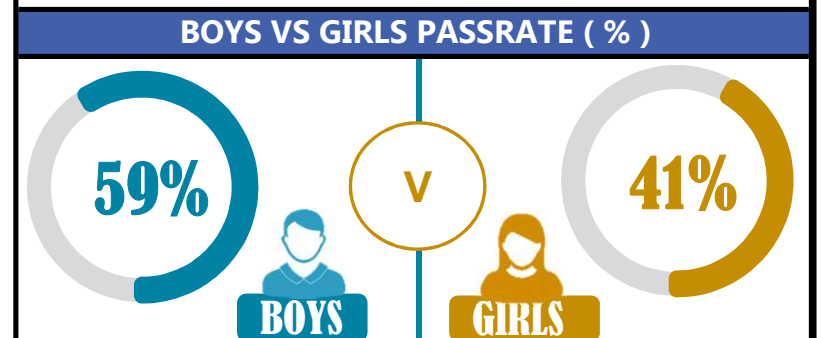

OVERALL GRADE ANALYSIS	NO.	SEATED	%
A	2	14	14%
B	10		71%
C	2		14%
D	1	1	7%
E	0		0%

OVERALL PERFORMANCE ANALYSIS		
REGISTERED	15	100%
SEATED	15	100%
ABSENTEES	0	0%
PASSED	14	93%
FAILED	1	7%