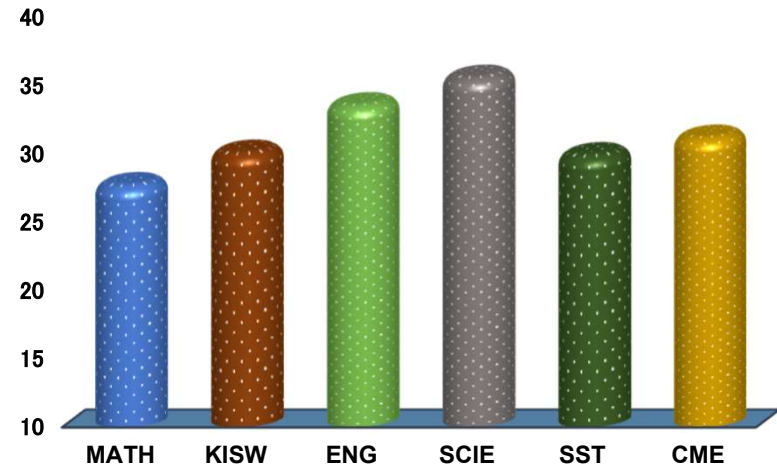

MICHAMVI

REGION: ZANZIBAR

SCHOOL AVERAGE **31.2**

DISTRICT: KUSINI MAGHARIBI

SUBJECT AND GRADE PERFORMANCE ANALYSIS

SUBJECT RANKING

SCIENCE	35.5	71%	1
ENGLISH	33.5	67%	2
CIVIC AND MORAL EDUCATION	31.1	62%	3
KISWAHILI	30.0	60%	4
SOCIAL STUDIES	29.8	60%	5
MATHEMATICS	27.6	55%	6

SUBJECT GRADE ANALYSIS

SUBJECT/GRADE	A	B	C	D	F
MATHEMATICS	3	0	4	4	0
KISWAHILI	1	6	2	2	0
ENGLISH	4	4	1	2	0
SCIENCE	4	4	3	0	0
SOCIAL STUDIES	2	2	6	1	0
CIVIC AND MORAL	1	6	2	2	0

OVERALL GRADE ANALYSIS

A	2	11	18%
B	5		45%
C	3		27%
D	1		9%
F	0		0%

CHART SUBJECT ANALYSIS

BOYS VS GIRLS PERFORMANCE

	SAT		SAT	11
	5		6	
	36%		28%	

REGISTERED	11	100%
SEATED	11	100%
ABSENTEES	0	0%
PASSED	10	91%
FAILED	1	9%