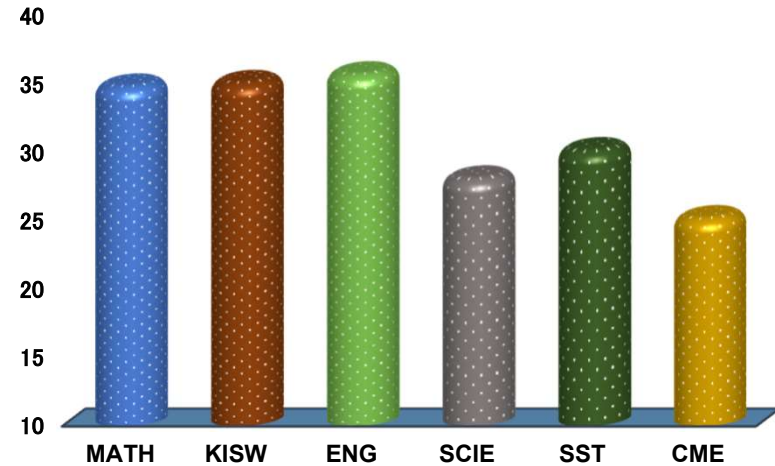

MIDLAND

REGION: MANYARA

SCHOOL AVERAGE

31.4

DISTRICT: HANANG

SUBJECT AND GRADE PERFORMANCE ANALYSIS

SUBJECT RANKING

ENGLISH	35.6	71%	1
KISWAHILI	35.0	70%	2
MATHEMATICS	34.7	69%	3
SOCIAL STUDIES	30.1	60%	4
SCIENCE	28.1	56%	5
CIVIC AND MORAL EDUCATION	25.2	50%	6

SUBJECT GRADE ANALYSIS

SUBJECT/GRADE	A	B	C	D	F
MATHEMATICS	6	6	6	1	0
KISWAHILI	4	10	5	0	0
ENGLISH	5	8	6	0	0
SCIENCE	0	5	11	3	0
SOCIAL STUDIES	3	7	6	3	0
CIVIC AND MORAL	0	4	9	6	0

OVERALL GRADE ANALYSIS

A	2	19	2%
B	8		10%
C	8		10%
D	1		1%
F	0		0%

CHART SUBJECT ANALYSIS

BOYS VS GIRLS PERFORMANCE

	SAT		SAT	19
	11		8	
	33%		29%	

REGISTERED	19	100%
SEATED	19	100%
ABSENTEES	0	0%
PASSED	18	95%
FAILED	1	5%