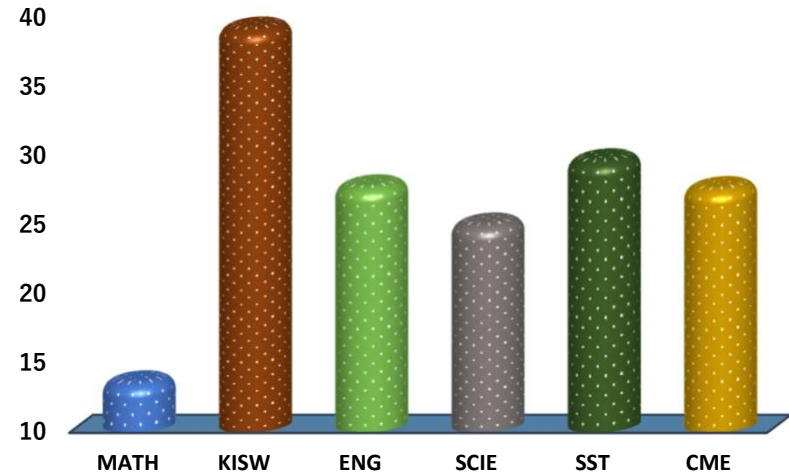

MIKONGENI

REGION: COAST

SCHOOL AVERAGE

27.0

DISTRICT: KIBAHA

SUBJECT AND GRADE PERFORMANCE ANALYSIS

SUBJECT RANKING

KISWAHILI	39.0	78%	1
SOCIAL STUDIES	29.5	59%	2
ENGLISH	27.6	55%	3
CIVIC AND MORAL EDUCATION	27.5	55%	4
SCIENCE	24.9	50%	5
MATHEMATICS	13.5	27%	6

SUBJECT GRADE ANALYSIS

SUBJECT/GRADE	A	B	C	D	E
MATHEMATICS	0	0	1	4	3
KISWAHILI	3	5	0	0	0
ENGLISH	0	2	4	2	0
SCIENCE	0	2	4	2	0
SOCIAL STUDIES	0	4	2	2	0
CIVIC AND MORAL	0	4	3	1	0

OVERALL GRADE ANALYSIS

A	0	8	0%
B	2		25%
C	4		50%
D	2		25%
E	0		0%

CHART SUBJECT ANALYSIS

BOYS VS GIRLS PERFORMANCE

	SAT		SAT	7
	3		4	
	54%		57%	

REGISTERED	8	100%
SEATED	8	100%
ABSENTEES	0	0%
PASSED	6	75%
FAILED	2	25%