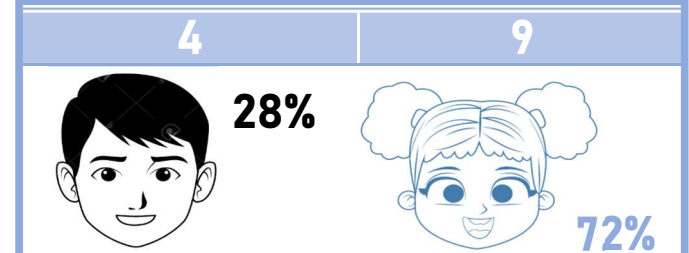

REGION: COAST

MIKONGENI

DISTRICT: KIBAHA TC

SCHOOL INDIVIDUAL PERFORMANCE ANALYSIS

SCHOOL AVERAGE

29.3

CATEGORY

BELOW 40

GRADE

C

GRADE/MARKS

GRADE ANALYSIS VS PERCENTAGE

	MATH		KISW		ENG		SCI		SST		CME	
A [41 - 50]	0	0%	4	31%	0	0%	2	15%	9	69%	0	0%
B [31 - 40]	0	0%	7	54%	7	54%	8	62%	3	23%	3	23%
C [21 - 30]	0	0%	1	8%	4	31%	2	15%	1	8%	5	38%
D [11 - 20]	7	54%	0	0%	2	15%	1	8%	0	0%	5	38%
F [01 - 10]	6	46%	1	8%	0	0%	0	0%	0	0%	0	0%

SUBJECT RANKING

SOCIAL STUDIES	40.8	82%	1
KISWAHILI	36.5	73%	2
SCIENCE	33.2	66%	3
ENGLISH	30.4	61%	4
CIVIC AND MORAL EDUCATION	24.2	48%	5
MATHEMATICS	11.1	22%	6

OVERALL GRADE ANALYSIS

GRADES	BOYS	GIRLS	TOTAL	PASS%
A [41 - 50]	0	0	0	0%
B [31 - 40]	1	4	5	38%
C [21 - 30]	3	5	8	62%
D [11 - 20]	0	0	0	0%
F [01 - 10]	0	0	0	0%

SAT	13	100%
ABSENTEES	0	0%
PASSED	13	100%
FAILED	0	0%

PASS % BY SEX