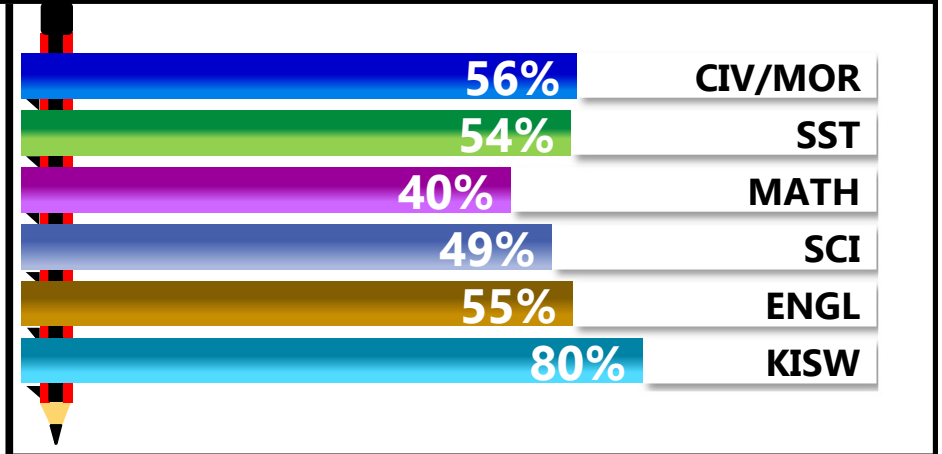

		<h1>MODERN</h1>			
REGION: DODOMA		SCHOOL AVERAGE	166.4	OVERALL GRADE	
DISTRICT: DODOMA DC				CATEGORY	
BELOW 40					

SUBJECT PERFORMANCE ANALYSIS

SUBJECT NAME	AVG	%	RNK	
KISWAHILI	39.8	80%	1	
CIVIC & MORAL	27.8	56%	2	
ENGLISH	27.3	55%	3	
SOCIAL STUDIES	27.0	54%	4	
SCIENCE	24.5	49%	5	
MATHEMATICS	20.1	40%	6	
BOYS/GIRLS PASS RATE		STD	AVG	%
BOYS		9	0.44	44%
GIRLS		13	0.56	56%

GRADE ANALYSIS SUMMARY					
SUBJECT NAME/GRADE	A	B	C	D	E
MATHEMATICS	0	3	7	8	2
KISWAHILI	8	12	0	0	0
ENGLISH	0	5	13	2	0
SCIENCE	0	3	13	4	0
SOCIAL STUDIES	0	3	15	2	0
CIVIC AND MORAL	0	6	9	4	0
OVERALL GRADE ANALYSIS		NO.	SEATED	%	
A	0	20	0%		
B	7		35%		
C	13		65%		
D	0	0	0%		
E	0		0%		