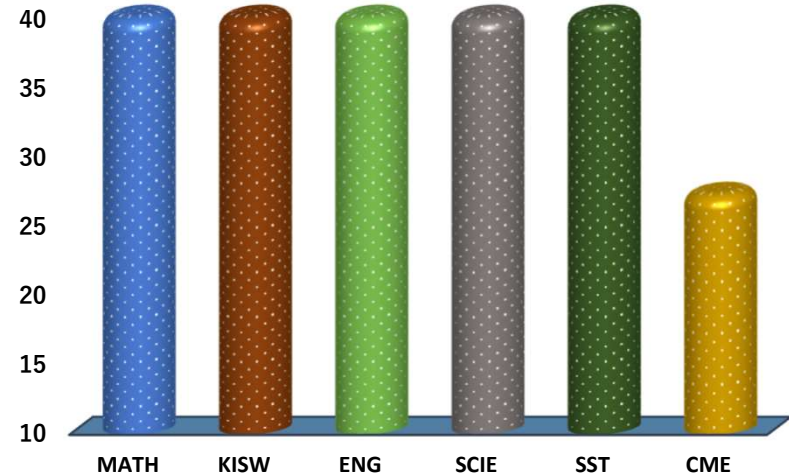

MSAFIRI

REGION: KILIMANJARO

SCHOOL AVERAGE

38.5

DISTRICT: MWANGA

SUBJECT AND GRADE PERFORMANCE ANALYSIS

SUBJECT RANKING

MATHEMATICS	41.3	83%	1
KISWAHILI	41.2	82%	2
ENGLISH	40.6	81%	3
SOCIAL STUDIES	40.5	81%	4
SCIENCE	40.5	81%	5
CIVIC AND MORAL EDUCATION	27.2	54%	6

SUBJECT GRADE ANALYSIS

SUBJECT/GRADE	A	B	C	D	E
MATHEMATICS	7	6	0	0	0
KISWAHILI	8	5	0	0	0
ENGLISH	5	8	0	0	0
SCIENCE	5	8	0	0	0
SOCIAL STUDIES	7	6	0	0	0
CIVIC AND MORAL	2	7	0	0	4

OVERALL GRADE ANALYSIS

A	3	13	23%
B	10		77%
C	0		0%
D	0		0%
E	0		0%

CHART SUBJECT ANALYSIS

BOYS VS GIRLS PERFORMANCE

	SAT		SAT	13
	7		6	
	74%		81%	

REGISTERED	13	100%
SEATED	13	100%
ABSENTEES	0	0%
PASSED	13	100%
FAILED	0	0%