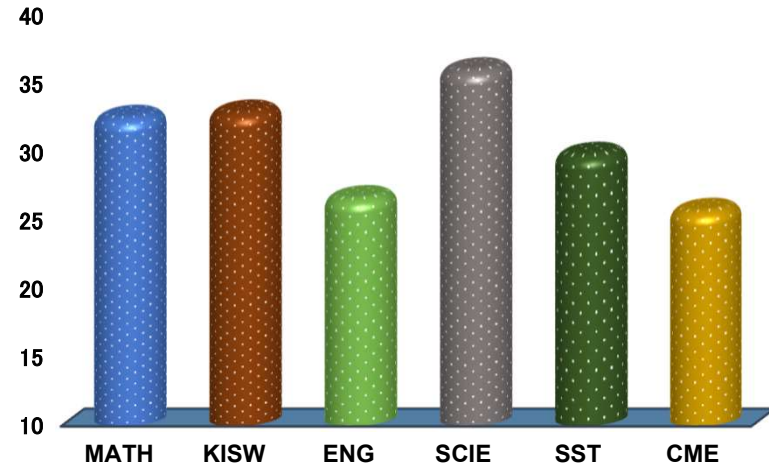

MT.CHANUNGU

REGION: COASTAL

SCHOOL AVERAGE

30.6

DISTRICT: MKURANGA

SUBJECT AND GRADE PERFORMANCE ANALYSIS

SUBJECT RANKING

SCIENCE	35.9	72%	1
KISWAHILI	32.8	66%	2
MATHEMATICS	32.5	65%	3
SOCIAL STUDIES	29.8	60%	4
ENGLISH	26.6	53%	5
CIVIC AND MORAL EDUCATION	25.7	51%	6

SUBJECT GRADE ANALYSIS

SUBJECT/GRADE	A	B	C	D	F
MATHEMATICS	2	5	5	1	0
KISWAHILI	2	6	4	1	0
ENGLISH	2	1	7	3	0
SCIENCE	3	6	4	0	0
SOCIAL STUDIES	3	2	6	2	0
CIVIC AND MORAL	1	4	4	4	0

OVERALL GRADE ANALYSIS

Grade	Count	Total	Percentage
A	2	13	2%
B	4		5%
C	6		7%
D	1		1%
F	0		0%

CHART SUBJECT ANALYSIS

BOYS VS GIRLS PERFORMANCE

	SAT		SAT	13
	7		6	
	32%		29%	

Category	Count	Percentage
REGISTERED	13	100%
SEATED	13	100%
ABSENTEES	0	0%
PASSED	12	92%
FAILED	1	8%