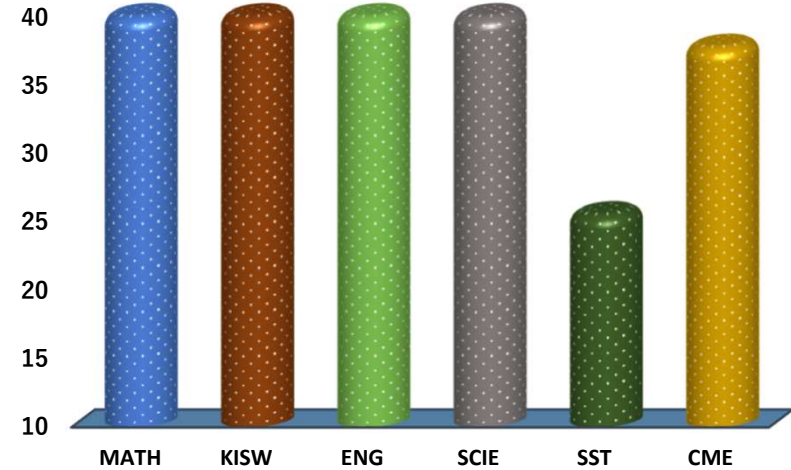

MTONDO

REGION: KIGOMA

SCHOOL AVERAGE

40.2

DISTRICT: KASULU

SUBJECT AND GRADE PERFORMANCE ANALYSIS

SUBJECT RANKING

KISWAHILI	48.3	97%	1
SCIENCE	44.1	88%	2
ENGLISH	42.9	86%	3
MATHEMATICS	42.4	85%	4
CIVIC AND MORAL EDUCATION	37.8	76%	5
SOCIAL STUDIES	25.5	51%	6

SUBJECT GRADE ANALYSIS

SUBJECT/GRADE	A	B	C	D	E
MATHEMATICS	13	3	1	0	0
KISWAHILI	17	0	0	0	0
ENGLISH	15	2	0	0	0
SCIENCE	15	2	0	0	0
SOCIAL STUDIES	0	3	13	1	0
CIVIC AND MORAL	9	6	1	1	0

OVERALL GRADE ANALYSIS

A	11	17	65%
B	6		35%
C	0		0%
D	0		0%
E	0		0%

CHART SUBJECT ANALYSIS

BOYS VS GIRLS PERFORMANCE