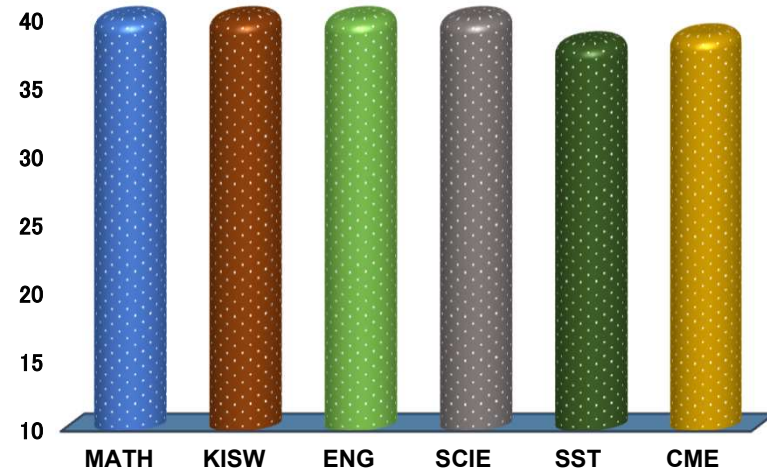

MUGINI

REGION: MWANZA

SCHOOL AVERAGE

41.9

DISTRICT: MAGU

SUBJECT AND GRADE PERFORMANCE ANALYSIS

SUBJECT RANKING

ENGLISH	44.6	89%	1
KISWAHILI	44.3	89%	2
SCIENCE	44.3	89%	3
MATHEMATICS	41.5	83%	4
CIVIC AND MORAL EDUCATION	38.8	78%	5
SOCIAL STUDIES	38.2	76%	6

SUBJECT GRADE ANALYSIS

SUBJECT/GRADE	A	B	C	D	F
MATHEMATICS	14	9	1	0	0
KISWAHILI	24	0	0	0	0
ENGLISH	21	3	0	0	0
SCIENCE	21	3	0	0	0
SOCIAL STUDIES	10	11	2	1	0
CIVIC AND MORAL	9	13	2	0	0

OVERALL GRADE ANALYSIS

A	18	24	22%
B	6		7%
C	0		0%
D	0		0%
F	0		0%

CHART SUBJECT ANALYSIS

BOYS VS GIRLS PERFORMANCE

	SAT		SAT	24
	16		8	
	43%		41%	

REGISTERED	24	100%
SEATED	24	100%
ABSENTEES	0	0%
PASSED	24	100%
FAILED	0	0%