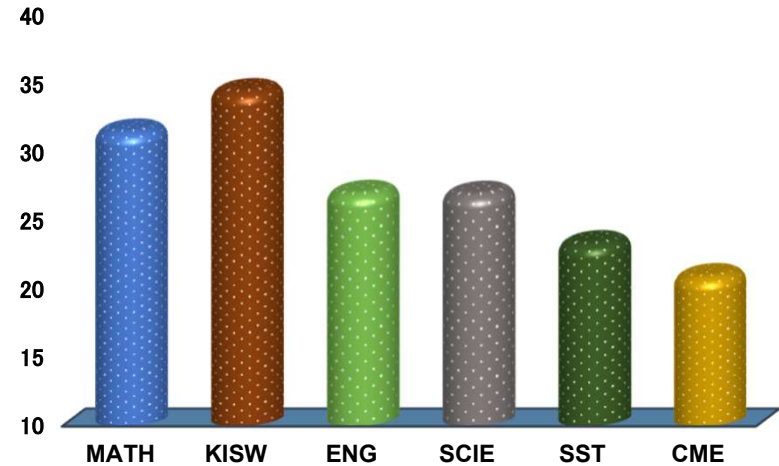

MUUNGANO

REGION: DAR ES SALAAM

SCHOOL AVERAGE

27.3

DISTRICT: UBUNGO

SUBJECT AND GRADE PERFORMANCE ANALYSIS

SUBJECT RANKING

KISWAHILI	34.4	69%	1
MATHEMATICS	31.5	63%	2
ENGLISH	27.0	54%	3
SCIENCE	26.9	54%	4
SOCIAL STUDIES	23.3	47%	5
CIVIC AND MORAL EDUCATION	20.9	42%	6

SUBJECT GRADE ANALYSIS

SUBJECT/GRADE	A	B	C	D	F
MATHEMATICS	2	6	6	0	1
KISWAHILI	7	5	1	1	1
ENGLISH	0	6	6	1	2
SCIENCE	2	2	8	2	1
SOCIAL STUDIES	1	2	8	2	2
CIVIC AND MORAL	0	4	4	5	2

OVERALL GRADE ANALYSIS

A	0	15	0%
B	5		6%
C	7		9%
D	3		4%
F	0		0%

CHART SUBJECT ANALYSIS

BOYS VS GIRLS PERFORMANCE

	SAT		SAT	15
	3		12	
	24%		28%	

REGISTERED	15	100%
SEATED	15	100%
ABSENTEES	0	0%
PASSED	12	80%
FAILED	3	20%