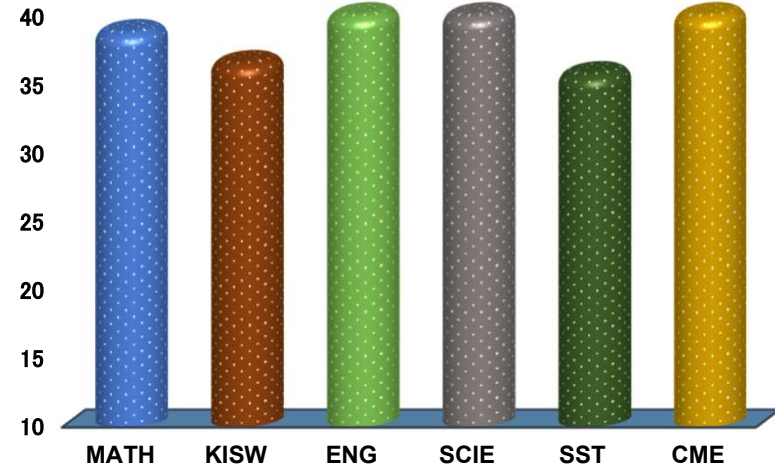

MWANZO

REGION: DAR ES SALAAM

SCHOOL AVERAGE

41.5

DISTRICT: UBUNGO

SUBJECT AND GRADE PERFORMANCE ANALYSIS

SUBJECT RANKING

CIVIC AND MORAL EDUCATION	49.2	98%	1
SCIENCE	45.9	92%	2
ENGLISH	42.7	85%	3
MATHEMATICS	38.8	78%	4
KISWAHILI	36.5	73%	5
SOCIAL STUDIES	35.7	71%	6

SUBJECT GRADE ANALYSIS

SUBJECT/GRADE	A	B	C	D	F
MATHEMATICS	13	13	4	1	0
KISWAHILI	8	18	5	0	0
ENGLISH	24	6	1	0	0
SCIENCE	31	0	0	0	0
SOCIAL STUDIES	9	10	12	0	0
CIVIC AND MORAL	31	0	0	0	0

OVERALL GRADE ANALYSIS

A	18	31	22%
B	13		16%
C	0		0%
D	0		0%
F	0		0%

CHART SUBJECT ANALYSIS

BOYS VS GIRLS PERFORMANCE

	SAT		SAT	31
	17		14	
	41%		42%	

REGISTERED	31	100%
SEATED	31	100%
ABSENTEES	0	0%
PASSED	31	100%
FAILED	0	0%