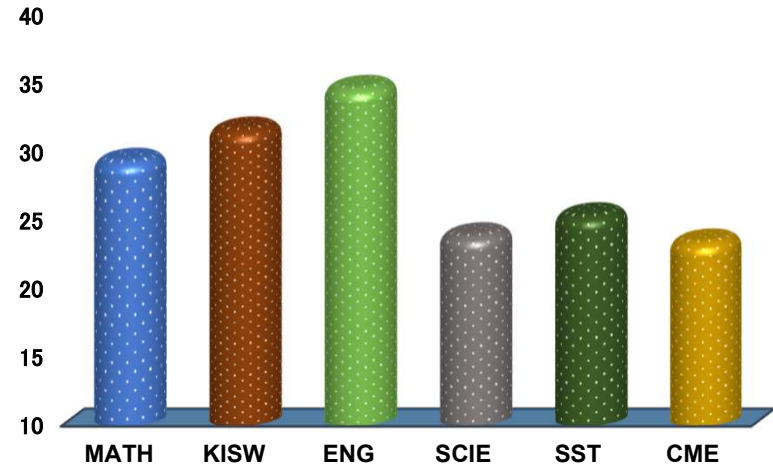

MWENDO

REGION: DAR ES SALAAM

SCHOOL AVERAGE

28.1

DISTRICT: UBUNGO

SUBJECT AND GRADE PERFORMANCE ANALYSIS

SUBJECT RANKING

ENGLISH	34.6	69%	1
KISWAHILI	31.6	63%	2
MATHEMATICS	29.3	59%	3
SOCIAL STUDIES	25.4	51%	4
SCIENCE	23.9	48%	5
CIVIC AND MORAL EDUCATION	23.5	47%	6

SUBJECT GRADE ANALYSIS

SUBJECT/GRADE	A	B	C	D	F
MATHEMATICS	0	15	12	6	0
KISWAHILI	5	15	8	5	0
ENGLISH	10	13	9	1	0
SCIENCE	1	6	12	12	2
SOCIAL STUDIES	1	10	13	9	0
CIVIC AND MORAL	0	8	15	8	2

OVERALL GRADE ANALYSIS

A	0	33	0%
B	13		16%
C	15		19%
D	5		6%
F	0		0%

CHART SUBJECT ANALYSIS

BOYS VS GIRLS PERFORMANCE

	SAT		SAT	35
	15		20	
	29%		28%	

REGISTERED	35	100%
SEATED	33	94%
ABSENTEES	2	6%
PASSED	28	80%
FAILED	5	14%