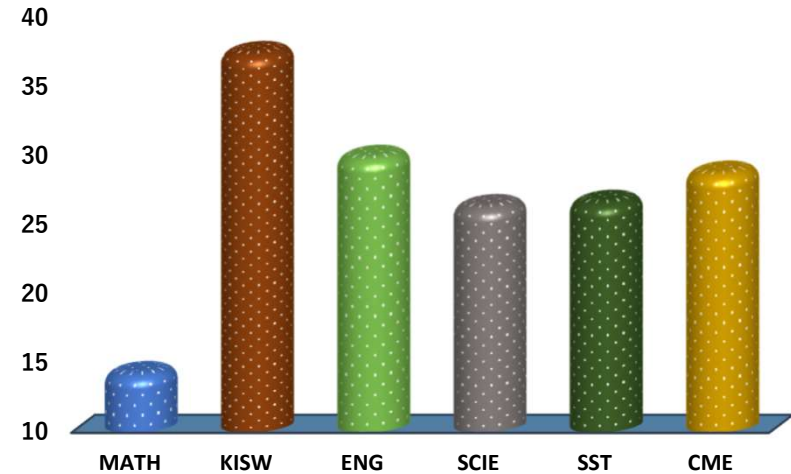

MWENDO

REGION: DAR ES SALAAM

SCHOOL AVERAGE

27.1

DISTRICT: UBUNGO

SUBJECT AND GRADE PERFORMANCE ANALYSIS

SUBJECT RANKING

KISWAHILI	37.2	74%	1
ENGLISH	29.8	60%	2
CIVIC AND MORAL EDUCATION	28.6	57%	3
SOCIAL STUDIES	26.5	53%	4
SCIENCE	26.2	52%	5
MATHEMATICS	14.2	28%	6

SUBJECT GRADE ANALYSIS

SUBJECT/GRADE	A	B	C	D	E
MATHEMATICS	0	2	0	17	10
KISWAHILI	9	14	6	0	0
ENGLISH	1	14	11	3	0
SCIENCE	0	10	11	7	1
SOCIAL STUDIES	0	11	13	5	0
CIVIC AND MORAL	2	14	7	4	2

OVERALL GRADE ANALYSIS

A	0	29	0%
B	12		41%
C	11		38%
D	6		21%
E	0		0%

CHART SUBJECT ANALYSIS

BOYS VS GIRLS PERFORMANCE

	SAT		SAT	29
	15		14	
	52%		56%	

REGISTERED	31	100%
SEATED	29	94%
ABSENTEES	2	6%
PASSED	23	74%
FAILED	6	19%