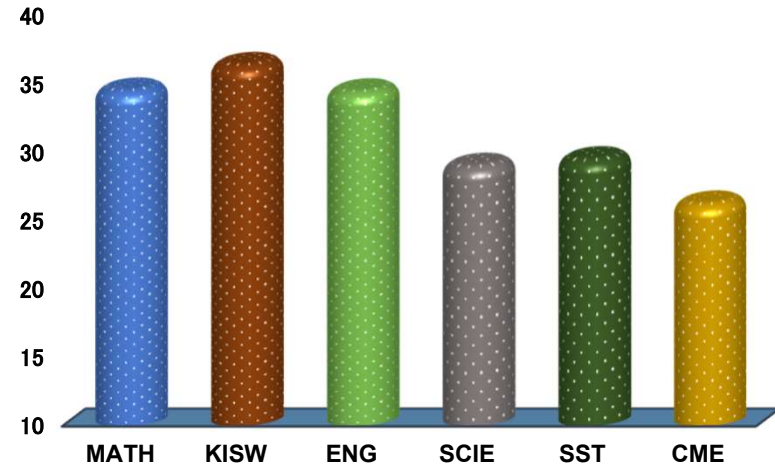

MZINGA

REGION: DAR ES SALAAM

SCHOOL AVERAGE

31.6

DISTRICT: ILALA

SUBJECT AND GRADE PERFORMANCE ANALYSIS

SUBJECT RANKING

KISWAHILI	36.3	73%	1
MATHEMATICS	34.4	69%	2
ENGLISH	34.4	69%	3
SOCIAL STUDIES	29.4	59%	4
SCIENCE	29.0	58%	5
CIVIC AND MORAL EDUCATION	26.2	52%	6

SUBJECT GRADE ANALYSIS

SUBJECT/GRADE	A	B	C	D	F
MATHEMATICS	6	19	8	3	0
KISWAHILI	13	16	6	1	0
ENGLISH	7	20	7	2	0
SCIENCE	3	13	13	3	4
SOCIAL STUDIES	6	10	11	8	1
CIVIC AND MORAL	0	11	15	10	0

OVERALL GRADE ANALYSIS

A	4	36	5%
B	18		22%
C	11		14%
D	3		4%
F	0		0%

CHART SUBJECT ANALYSIS

BOYS VS GIRLS PERFORMANCE

	SAT		SAT	36
	20		16	
	33%		30%	

REGISTERED	36	100%
SEATED	36	100%
ABSENTEES	0	0%
PASSED	33	92%
FAILED	3	8%