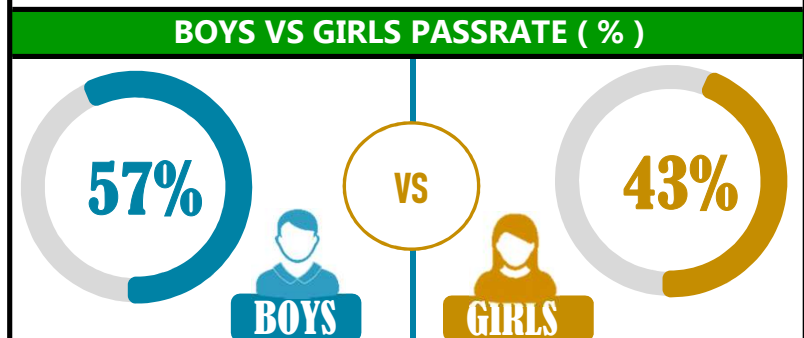

OVERALL GRADE ANALYSIS	NO.	SEATED	%
A	0	25	0%
B	23		92%
C	2		8%
D	0	0	0%
E	0		0%

OVERALL PERFORMANCE ANALYSIS		
REGISTERED	25	100%
SEATED	25	100%
ABSENTEES	0	0%
PASSED	25	100%
FAILED	0	0%