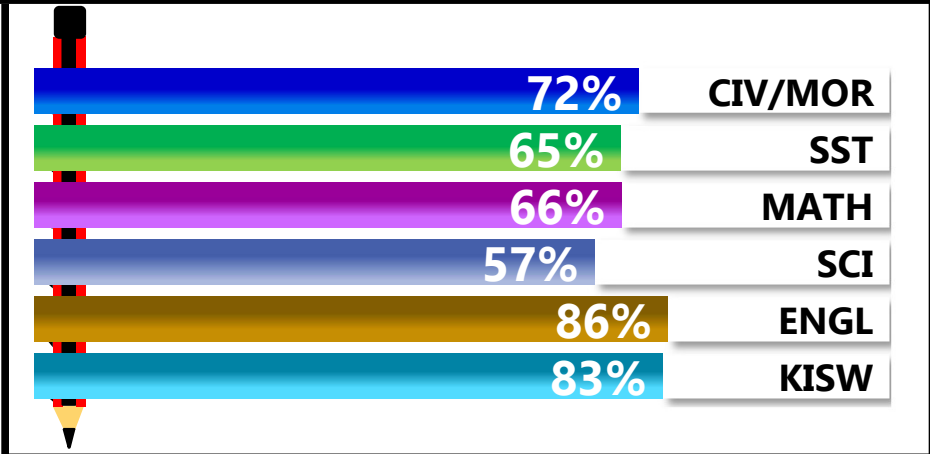

MZINGA				
REGION: DAR ES SALAAM		SCHOOL AVERAGE	214.9	OVERALL GRADE		
DISTRICT: ILALA				CATEGORY		B
BELOW 40						

SUBJECT PERFORMANCE ANALYSIS

SUBJECT NAME	AVG	%	RNK
ENGLISH	43.0	86%	1
KISWAHILI	41.6	83%	2
CIVIC & MORAL	36.2	72%	3
MATHEMATICS	32.9	66%	4
SOCIAL STUDIES	32.7	65%	5
SCIENCE	28.5	57%	6
BOYS/GIRLS PASS RATE	STD	AVG	%
BOYS	14	0.57	57%
GIRLS	11	0.43	43%

GRADE ANALYSIS SUMMARY					
SUBJECT NAME/GRADE	A	B	C	D	E
MATHEMATICS	4	13	6	2	0
KISWAHILI	21	3	1	0	0
ENGLISH	22	2	1	0	0
SCIENCE	0	9	15	1	0
SOCIAL STUDIES	0	16	8	1	0
CIVIC AND MORAL	4	16	4	0	0