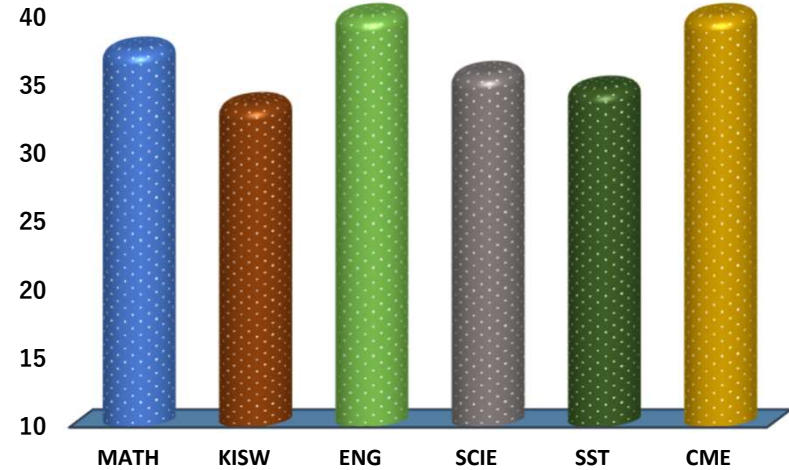

NDUGUTI

REGION: SINGIDA

SCHOOL AVERAGE

37.8

DISTRICT: MKALAMA

SUBJECT AND GRADE PERFORMANCE ANALYSIS

SUBJECT RANKING

ENGLISH	44.4	89%	1
CIVIC AND MORAL EDUCATION	41.0	82%	2
MATHEMATICS	37.6	75%	3
SCIENCE	35.8	72%	4
SOCIAL STUDIES	34.7	69%	5
KISWAHILI	33.5	67%	6

SUBJECT GRADE ANALYSIS

SUBJECT/GRADE	A	B	C	D	E
MATHEMATICS	7	8	3	0	0
KISWAHILI	2	12	4	0	0
ENGLISH	15	3	0	0	0
SCIENCE	4	11	3	0	0
SOCIAL STUDIES	3	11	4	0	0
CIVIC AND MORAL	10	8	0	0	0

OVERALL GRADE ANALYSIS

A	5	18	28%
B	13		72%
C	0		0%
D	0		0%
E	0		0%

CHART SUBJECT ANALYSIS

BOYS VS GIRLS PERFORMANCE