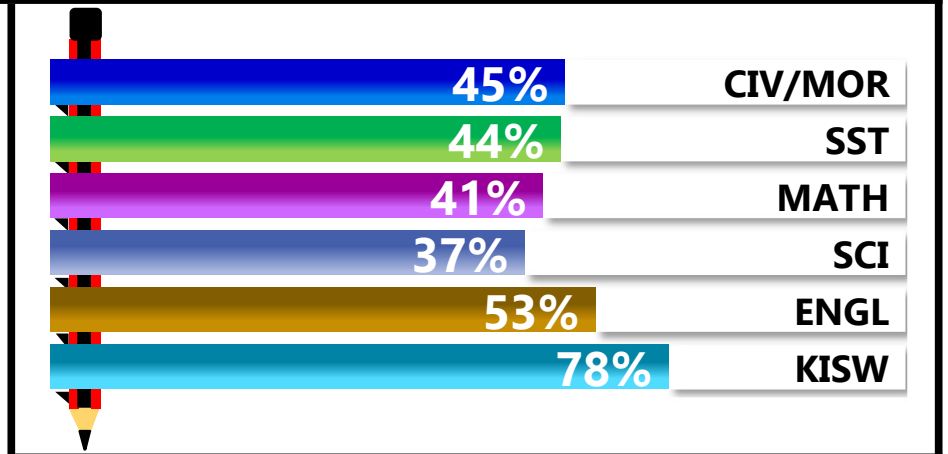

		<h1>NUSRA</h1>			
REGION: COAST		SCHOOL AVERAGE	149.5	OVERALL GRADE	
DISTRICT: MAFIA				CATEGORY	
BELOW 40					

SUBJECT PERFORMANCE ANALYSIS

SUBJECT NAME	AVG	%	RNK
KISWAHILI	39.2	78%	1
ENGLISH	26.4	53%	2
CIVIC & MORAL	22.7	45%	3
SOCIAL STUDIES	22.2	44%	4
MATHEMATICS	20.4	41%	5
SCIENCE	18.7	37%	6
BOYS/GIRLS PASS RATE	STD	AVG	%
BOYS	8	0.66	66%
GIRLS	5	0.34	34%

GRADE ANALYSIS SUMMARY					
SUBJECT NAME/GRADE	A	B	C	D	E
MATHEMATICS	0	2	2	8	1
KISWAHILI	6	7	0	0	0
ENGLISH	1	2	8	2	0
SCIENCE	0	1	3	0	0
SOCIAL STUDIES	0	2	3	8	0
CIVIC AND MORAL	0	1	4	7	0
OVERALL GRADE ANALYSIS	NO.	SEATED	%		
A	0	10	0%		
B	3		30%		
C	7		70%		
D	3	3	30%		
E	0		0%		