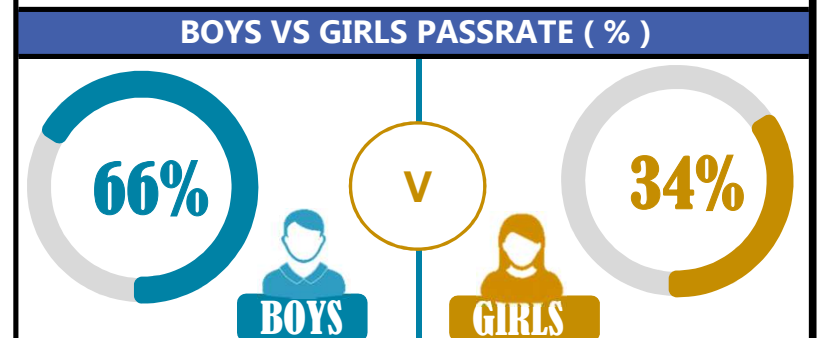

OVERALL PERFORMANCE ANALYSIS		
REGISTERED	13	100%
SEATED	13	100%
ABSENTEES	0	0%
PASSED	10	77%
FAILED	3	23%