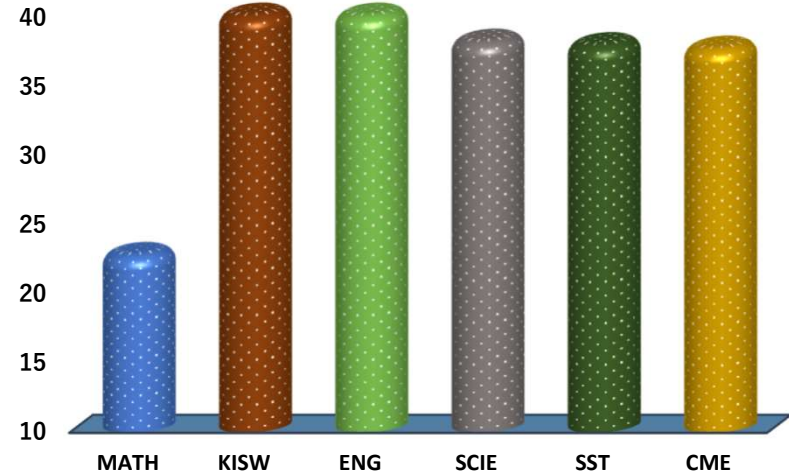

OBEDIENCE

REGION: COAST

SCHOOL AVERAGE

37.3

DISTRICT: KIBAHA

SUBJECT AND GRADE PERFORMANCE ANALYSIS

SUBJECT RANKING

KISWAHILI	44.4	89%	1
ENGLISH	42.9	86%	2
SCIENCE	38.1	76%	3
SOCIAL STUDIES	37.9	76%	4
CIVIC AND MORAL EDUCATION	37.6	75%	5
MATHEMATICS	22.8	46%	6

SUBJECT GRADE ANALYSIS

SUBJECT/GRADE	A	B	C	D	E
MATHEMATICS	0	1	2	5	0
KISWAHILI	8	0	0	0	0
ENGLISH	7	1	0	0	0
SCIENCE	2	6	0	0	0
SOCIAL STUDIES	2	6	0	0	0
CIVIC AND MORAL	1	6	1	0	0

OVERALL GRADE ANALYSIS

A	1	8	13%
B	7		88%
C	0		0%
D	0		0%
E	0		0%

CHART SUBJECT ANALYSIS

BOYS VS GIRLS PERFORMANCE

	SAT		SAT	8
	6		2	
	75%		74%	

REGISTERED	8	100%
SEATED	8	100%
ABSENTEES	0	0%
PASSED	8	100%
FAILED	0	0%