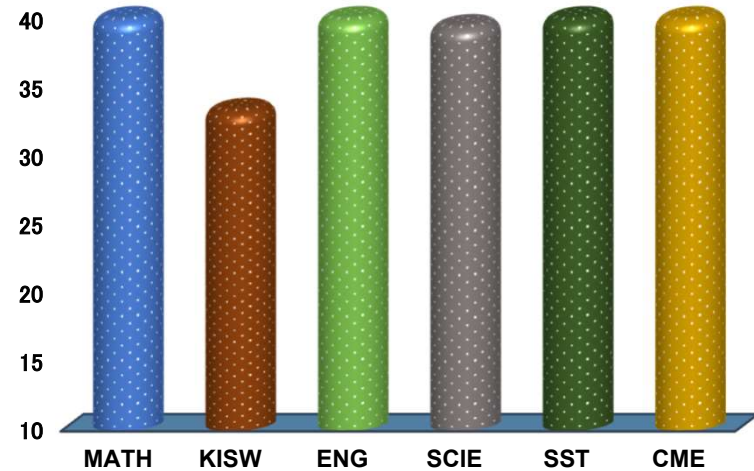

PRESTIGE

REGION: DAR ES SALAAM

SCHOOL AVERAGE

40.2

DISTRICT: KINONDONI

SUBJECT AND GRADE PERFORMANCE ANALYSIS

SUBJECT RANKING

ENGLISH	43.7	87%	1
CIVIC AND MORAL EDUCATION	41.9	84%	2
SOCIAL STUDIES	41.6	83%	3
MATHEMATICS	41.0	82%	4
SCIENCE	39.4	79%	5
KISWAHILI	33.3	67%	6

SUBJECT GRADE ANALYSIS

SUBJECT/GRADE	A	B	C	D	F
MATHEMATICS	12	12	0	0	0
KISWAHILI	2	17	4	1	0
ENGLISH	18	6	0	0	0
SCIENCE	12	11	1	0	0
SOCIAL STUDIES	15	9	0	0	0
CIVIC AND MORAL	17	5	2	0	0

OVERALL GRADE ANALYSIS

Grade	Count	Total	Percentage
A	10	24	12%
B	14		17%
C	0		0%
D	0		0%
F	0		0%

CHART SUBJECT ANALYSIS

BOYS VS GIRLS PERFORMANCE

	SAT		SAT	24
	13		11	
	40%		41%	

Category	Count	Percentage
REGISTERED	24	100%
SEATED	24	100%
ABSENTEES	0	0%
PASSED	24	100%
FAILED	0	0%