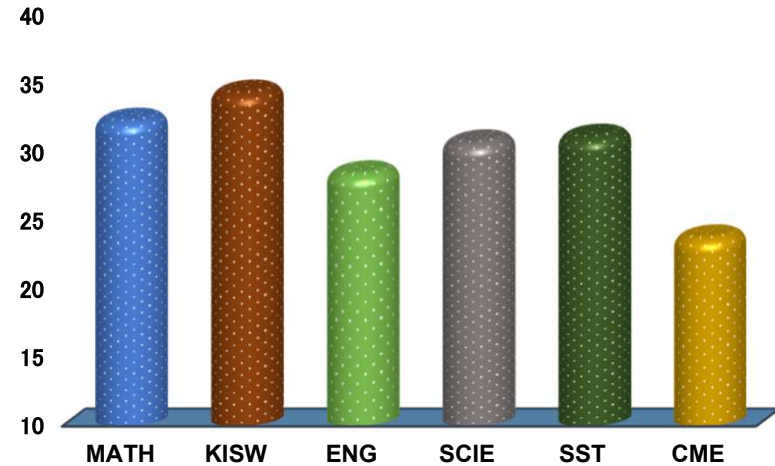

PROSPERITY

REGION: DAR ES SALAAM

SCHOOL AVERAGE

30.1

DISTRICT: UBUNGO

SUBJECT AND GRADE PERFORMANCE ANALYSIS

SUBJECT RANKING

KISWAHILI	34.3	69%	1
MATHEMATICS	32.3	65%	2
SOCIAL STUDIES	31.1	62%	3
SCIENCE	30.7	61%	4
ENGLISH	28.4	57%	5
CIVIC AND MORAL EDUCATION	23.8	48%	6

SUBJECT GRADE ANALYSIS

SUBJECT/GRADE	A	B	C	D	F
MATHEMATICS	4	12	4	4	0
KISWAHILI	2	15	7	0	0
ENGLISH	2	6	12	4	0
SCIENCE	0	13	7	3	1
SOCIAL STUDIES	2	11	10	1	0
CIVIC AND MORAL	0	3	15	5	1

OVERALL GRADE ANALYSIS

A	1	24	1%
B	12		15%
C	11		14%
D	0		0%
F	0		0%

CHART SUBJECT ANALYSIS

BOYS VS GIRLS PERFORMANCE

	SAT		SAT	24
	13		11	
	29%		31%	

REGISTERED	24	100%
SEATED	24	100%
ABSENTEES	0	0%
PASSED	24	100%
FAILED	0	0%